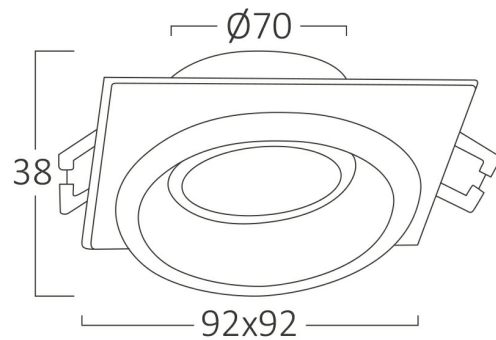

PRODUCT DATASHEET

MODEL NO

BH03-06051

DESCRIPTION

BRY-ALFA-E-SQR-F.BLC-SPOTLIGHT

BRAYTRON SRL

Bulaverdul iuliu maniu, Nr.616, Sector 6, 061129, Bucuresti-ROMANIA

info@braytron.com

www.braytron.com

General Characteristics

Model No	:	BH03-06051
Main Family	:	Indoor Lighting
Sub Family	:	GU10 Recessed Spotlight
Type	:	Spotlight
Body Color	:	Black-Black
Lamp Shape	:	N/A
Light Source	:	N/A
Warranty	:	2 years
IP	:	IP20

Electrical Characteristics

Material	:	Aluminium
Working Temperature	:	-20 C+40 C

Package Informations

N.W.	:	5,55 kgs
G.W.	:	7,25 kgs
PCS/CTN	:	50 pcs
Length	:	520 mm
Width	:	250 mm
Height	:	220 mm
EAN	:	5949097730214

Product Characteristics

Wattage	:	Max 1x35 w
---------	---	------------

Dimensions & Weight

P. Length	:	92 mm
P. Width	:	92 mm
P. Height	:	38 mm
Cutout	:	70 mm
Weight	:	111 gr