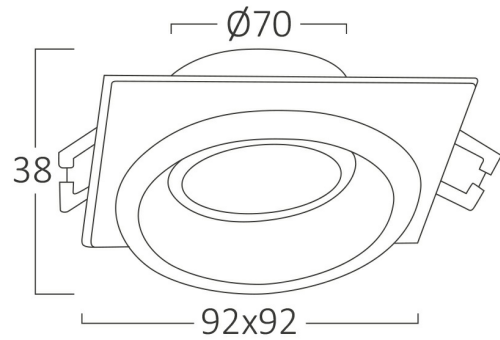

PRODUCT DATASHEET

MODEL NO

BH03-06050

DESCRIPTION

BRY-ALFA-E-SQR-F.WHT-SPOTLIGHT

General Characteristics

Model No	:	BH03-06050
Main Family	:	Indoor Lighting
Sub Family	:	GU10 Recessed Spotlight
Type	:	Spotlight
Body Color	:	White
Lamp Shape	:	N/A
Light Source	:	N/A
Warranty	:	2 years
IP	:	IP20

Electrical Characteristics

Material	:	Aluminium
Working Temperature	:	-20 C+40 C

Package Informations

N.W.	:	5,55 kgs
G.W.	:	7,25 kgs
PCS/CTN	:	50 pcs
Length	:	520 mm
Width	:	250 mm
Height	:	220 mm
EAN	:	5949097728921

Product Characteristics

Wattage	:	Max 1x35 w
---------	---	------------

Dimensions & Weight

P. Length	:	92 mm
P. Width	:	92 mm
P. Height	:	38 mm
Cutout	:	70 mm
Weight	:	111 gr