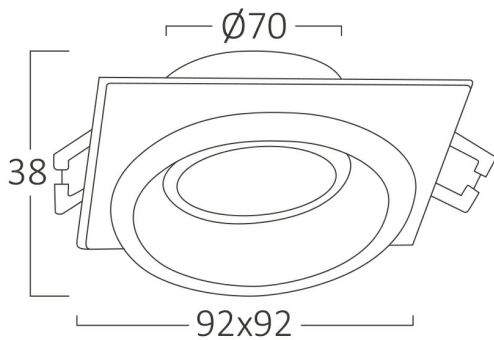

PRODUCT DATASHEET

MODEL NO

BH03-06050

DESCRIPTION

BRY-ALFA-E-SQR-F.WHT-SPOTLIGHT

General Characteristics

Model No	:	BH03-06050
Main Family	:	Indoor Lighting
Sub Family	:	GU10 Recessed Spotlight
Type	:	Spotlight
Body Color	:	White
Lamp Shape	:	N/A
Light Source	:	N/A
Warranty	:	2 years
IP	:	IP20

Electrical Characteristics

Material	:	Aluminium
Working Temperature	:	-20 C+40 C

Package Informations

N.W.	:	5,55 kgs
G.W.	:	7,25 kgs
PCS/CTN	:	50 pcs
Length	:	520 mm
Width	:	250 mm
Height	:	220 mm
EAN	:	5949097728921

Product Characteristics

Wattage	:	Max 1x35 w
---------	---	------------

Dimensions & Weight

P. Length	:	92 mm
P. Width	:	92 mm
P. Height	:	38 mm
Cutout	:	70 mm
Weight	:	111 gr