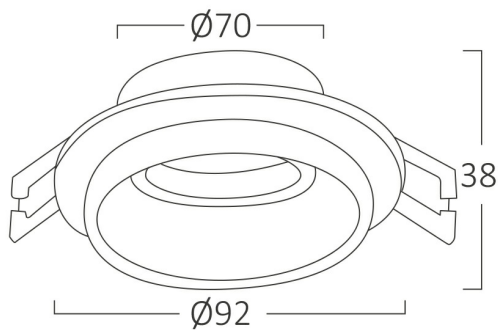

### General Characteristics

Model No	:	BH03-06043
Main Family	:	Indoor Lighting
Sub Family	:	GU10 Recessed Spotlight
Type	:	Spotlight
Body Color	:	White-Black
Lamp Shape	:	N/A
Light Source	:	N/A
Warranty	:	2 years
IP	:	IP20

### Package Informations

N.W.	:	5,00 kgs
G.W.	:	6,65 kgs
PCS/CTN	:	50 pcs
Length	:	520 mm
Width	:	250 mm
Height	:	220 mm
EAN	:	5949097728914

### Product Characteristics

Wattage	:	Max 1x35 w
---------	---	------------

### Dimensions & Weight

Diameter	:	92 mm
P. Height	:	38 mm
Cutout	:	70 mm
Weight	:	100 gr