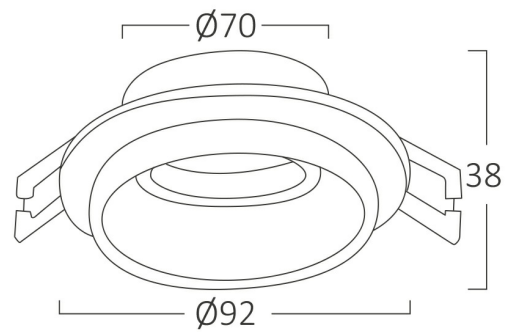

### General Characteristics

Model No	:	BH03-06043
Main Family	:	Indoor Lighting
Sub Family	:	GU10 Recessed Spotlight
Type	:	Spotlight
Body Color	:	White-Black
Lamp Shape	:	N/A
Light Source	:	N/A
Warranty	:	2 years
IP	:	IP20

### Package Informations

N.W.	:	5,00 kgs
G.W.	:	6,65 kgs
PCS/CTN	:	50 pcs
Length	:	520 mm
Width	:	250 mm
Height	:	220 mm
EAN	:	5949097728914

### Product Characteristics

Wattage	:	Max 1x35 w
---------	---	------------

### Dimensions & Weight

Diameter	:	92 mm
P. Height	:	38 mm
Cutout	:	70 mm
Weight	:	100 gr