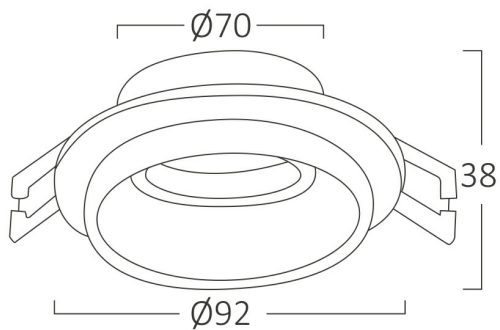

PRODUCT DATASHEET

MODEL NO

BH03-06042

DESCRIPTION

BRY-ALFA-E-RND-BLC-WHT-SPOTLIGHT

General Characteristics

| | | |
|--------------|---|----------------------------|
| Model No | : | BH03-06042 |
| Main Family | : | Indoor Lighting |
| Sub Family | : | GU10 Recessed Spotlight |
| Type | : | Spotlight |
| Body Color | : | Black-White |
| Lamp Shape | : | N/A |
| Light Source | : | N/A |
| Warranty | : | 2 years |
| IP | : | IP20 |

Electrical Characteristics

| | | |
|---------------------|---|------------|
| Material | : | Aluminium |
| Working Temperature | : | -20 C+40 C |

Package Informations

| | | |
|---------|---|---------------|
| N.W. | : | 5,00 kgs |
| G.W. | : | 6,65 kgs |
| PCS/CTN | : | 50 pcs |
| Length | : | 520 mm |
| Width | : | 250 mm |
| Height | : | 220 mm |
| EAN | : | 5949097728907 |

Product Characteristics

| | | |
|---------|---|------------|
| Wattage | : | Max 1x35 w |
|---------|---|------------|

Dimensions & Weight

| | | |
|-----------|---|--------|
| Diameter | : | 92 mm |
| P. Height | : | 38 mm |
| Cutout | : | 70 mm |
| Weight | : | 100 gr |