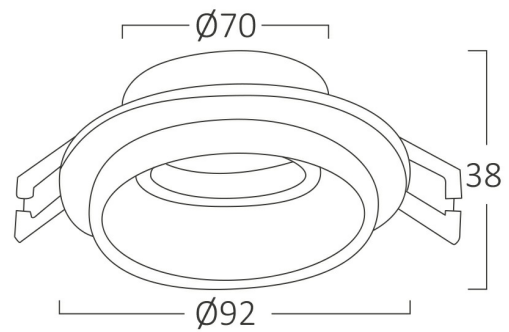

PRODUCT DATASHEET

MODEL NO

BH03-06042

DESCRIPTION

BRY-ALFA-E-RND-BLC-WHT-SPOTLIGHT

General Characteristics

| | | |
|--------------|---|----------------------------|
| Model No | : | BH03-06042 |
| Main Family | : | Indoor Lighting |
| Sub Family | : | GU10 Recessed Spotlight |
| Type | : | Spotlight |
| Body Color | : | Black-White |
| Lamp Shape | : | N/A |
| Light Source | : | N/A |
| Warranty | : | 2 years |
| IP | : | IP20 |

Electrical Characteristics

| | | |
|---------------------|---|------------|
| Material | : | Aluminium |
| Working Temperature | : | -20 C+40 C |

Package Informations

| | | |
|---------|---|---------------|
| N.W. | : | 5,00 kgs |
| G.W. | : | 6,65 kgs |
| PCS/CTN | : | 50 pcs |
| Length | : | 520 mm |
| Width | : | 250 mm |
| Height | : | 220 mm |
| EAN | : | 5949097728907 |

Product Characteristics

| | | |
|---------|---|------------|
| Wattage | : | Max 1x35 w |
|---------|---|------------|

Dimensions & Weight

| | | |
|-----------|---|--------|
| Diameter | : | 92 mm |
| P. Height | : | 38 mm |
| Cutout | : | 70 mm |
| Weight | : | 100 gr |