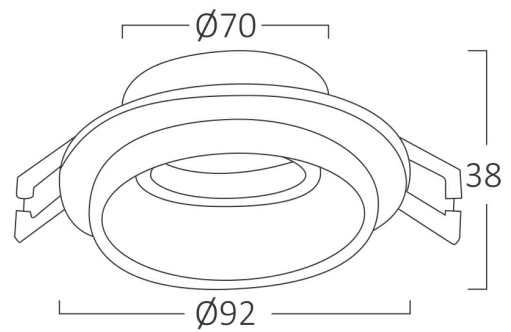

PRODUCT DATASHEET

MODEL NO

BH03-06042

DESCRIPTION

BRY-ALFA-E-RND-BLC-WHT-SPOTLIGHT

General Characteristics

Model No	:	BH03-06042
Main Family	:	Indoor Lighting
Sub Family	:	GU10 Recessed Spotlight
Type	:	Spotlight
Body Color	:	Black-White
Lamp Shape	:	N/A
Light Source	:	N/A
Warranty	:	2 years
IP	:	IP20

Electrical Characteristics

Material	:	Aluminium
Working Temperature	:	-20 C+40 C

Package Informations

N.W.	:	5,00 kgs
G.W.	:	6,65 kgs
PCS/CTN	:	50 pcs
Length	:	520 mm
Width	:	250 mm
Height	:	220 mm
EAN	:	5949097728907

Product Characteristics

Wattage	:	Max 1x35 w
---------	---	------------

Dimensions & Weight

Diameter	:	92 mm
P. Height	:	38 mm
Cutout	:	70 mm
Weight	:	100 gr