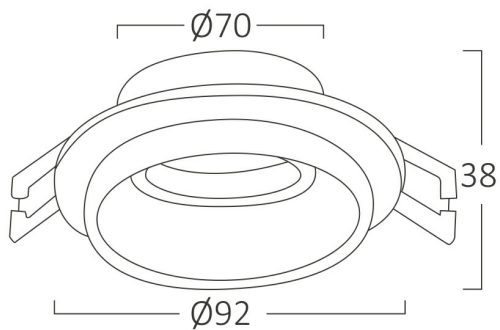

PRODUCT DATASHEET

MODEL NO

BH03-06042

DESCRIPTION

BRY-ALFA-E-RND-BLC-WHT-SPOTLIGHT

General Characteristics

Model No	:	BH03-06042
Main Family	:	Indoor Lighting
Sub Family	:	GU10 Recessed Spotlight
Type	:	Spotlight
Body Color	:	Black-White
Lamp Shape	:	N/A
Light Source	:	N/A
Warranty	:	2 years
IP	:	IP20

Electrical Characteristics

Material	:	Aluminium
Working Temperature	:	-20 C+40 C

Package Informations

N.W.	:	5,00 kgs
G.W.	:	6,65 kgs
PCS/CTN	:	50 pcs
Length	:	520 mm
Width	:	250 mm
Height	:	220 mm
EAN	:	5949097728907

Product Characteristics

Wattage	:	Max 1x35 w
---------	---	------------

Dimensions & Weight

Diameter	:	92 mm
P. Height	:	38 mm
Cutout	:	70 mm
Weight	:	100 gr