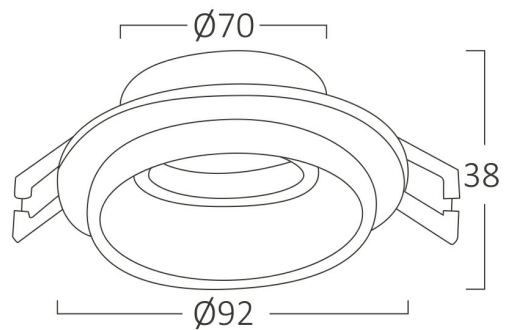

### General Characteristics

Model No	:	BH03-06041
Main Family	:	Indoor Lighting
Sub Family	:	GU10 Recessed Spotlight
Type	:	Spotlight
Body Color	:	Black-Black
Lamp Shape	:	N/A
Light Source	:	N/A
Warranty	:	2 years
IP	:	IP20

### Package Informations

N.W.	:	5,00 kgs
G.W.	:	6,65 kgs
PCS/CTN	:	50 pcs
Length	:	520 mm
Width	:	250 mm
Height	:	220 mm
EAN	:	5949097730207

### Product Characteristics

Wattage	:	Max 1x35 w
---------	---	------------

### Dimensions & Weight

Diameter	:	92 mm
P. Height	:	38 mm
Cutout	:	70 mm
Weight	:	100 gr