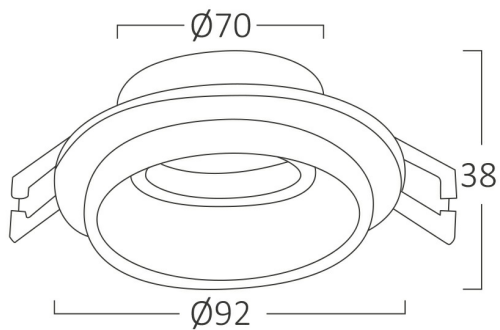

PRODUCT DATASHEET

MODEL NO

BH03-06040

DESCRIPTION

BRY-ALFA-E-RND-F.WHT-SPOTLIGHT

General Characteristics

Model No	:	BH03-06040
Main Family	:	Indoor Lighting
Sub Family	:	GU10 Recessed Spotlight
Type	:	Spotlight
Body Color	:	White
Lamp Shape	:	N/A
Light Source	:	N/A
Warranty	:	2 years
IP	:	IP20

Electrical Characteristics

Material	:	Aluminium
Working Temperature	:	-20 C+40 C

Package Informations

N.W.	:	5,00 kgs
G.W.	:	6,65 kgs
PCS/CTN	:	50 pcs
Length	:	520 mm
Width	:	250 mm
Height	:	220 mm
EAN	:	5949097728891

Product Characteristics

Wattage	:	Max 1x35 w
---------	---	------------

Dimensions & Weight

Diameter	:	92 mm
P. Height	:	38 mm
Cutout	:	70 mm
Weight	:	100 gr