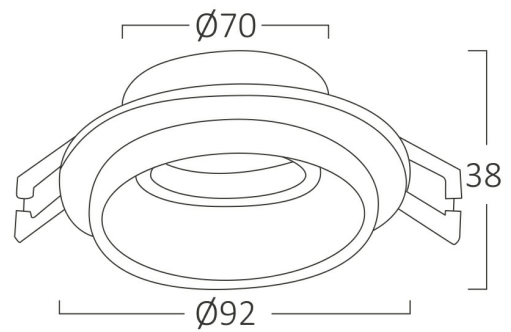

PRODUCT DATASHEET

MODEL NO

BH03-06040

DESCRIPTION

BRY-ALFA-E-RND-F.WHT-SPOTLIGHT

General Characteristics

Model No	:	BH03-06040
Main Family	:	Indoor Lighting
Sub Family	:	GU10 Recessed Spotlight
Type	:	Spotlight
Body Color	:	White
Lamp Shape	:	N/A
Light Source	:	N/A
Warranty	:	2 years
IP	:	IP20

Electrical Characteristics

Material	:	Aluminium
Working Temperature	:	-20 C+40 C

Package Informations

N.W.	:	5,00 kgs
G.W.	:	6,65 kgs
PCS/CTN	:	50 pcs
Length	:	520 mm
Width	:	250 mm
Height	:	220 mm
EAN	:	5949097728891

Product Characteristics

Wattage	:	Max 1x35 w
---------	---	------------

Dimensions & Weight

Diameter	:	92 mm
P. Height	:	38 mm
Cutout	:	70 mm
Weight	:	100 gr