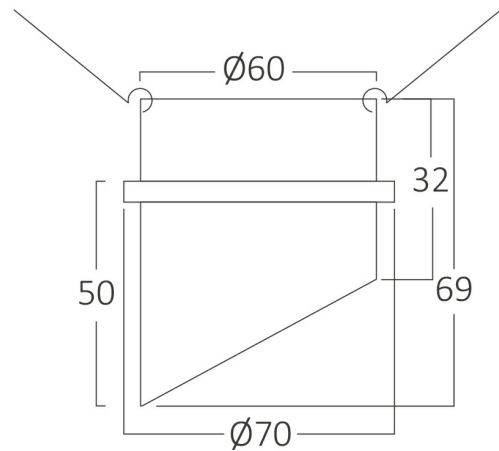

PRODUCT DATASHEET

MODEL NO

BH03-06034

DESCRIPTION

BRY-ALFA-D-RND-BLC-BLC-SPOTLIGHT

General Characteristics

Model No	:	BH03-06034
Main Family	:	Indoor Lighting
Sub Family	:	GU10 Recessed Spotlight
Type	:	Spotlight
Body Color	:	Black-Black
Lamp Shape	:	N/A
Light Source	:	N/A
Warranty	:	2 years
IP	:	IP20

Electrical Characteristics

Material	:	Aluminium
Working Temperature	:	-20 C+40 C

Package Informations

N.W.	:	2,80 kgs
G.W.	:	4,70 kgs
PCS/CTN	:	50 pcs
Length	:	420 mm
Width	:	400 mm
Height	:	180 mm
EAN	:	5949097730191

Product Characteristics

Wattage	:	Max 1x35 w
---------	---	------------

Dimensions & Weight

Diameter	:	70 mm
P. Height	:	69 mm
Cutout	:	60 mm
Weight	:	56 gr