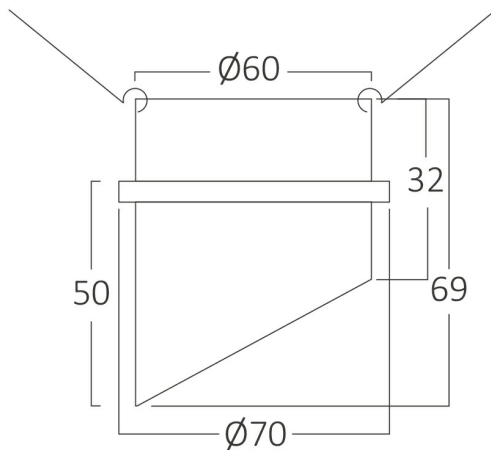

PRODUCT DATASHEET

MODEL NO

BH03-06032

DESCRIPTION

BRY-ALFA-D-RND-WHT-WHT-SPOTLIGHT

General Characteristics

Model No	:	BH03-06032
Main Family	:	Indoor Lighting
Sub Family	:	GU10 Recessed Spotlight
Type	:	Spotlight
Body Color	:	White
Lamp Shape	:	N/A
Light Source	:	N/A
Warranty	:	2 years
IP	:	IP20

Electrical Characteristics

Material	:	Aluminium
Working Temperature	:	-20 C+40 C

Package Informations

N.W.	:	2,80 kgs
G.W.	:	4,70 kgs
PCS/CTN	:	50 pcs
Length	:	420 mm
Width	:	400 mm
Height	:	180 mm
EAN	:	5949097728204

Product Characteristics

Wattage	:	Max 1x35 w
---------	---	------------

Dimensions & Weight

Diameter	:	70 mm
P. Height	:	69 mm
Cutout	:	60 mm
Weight	:	56 gr