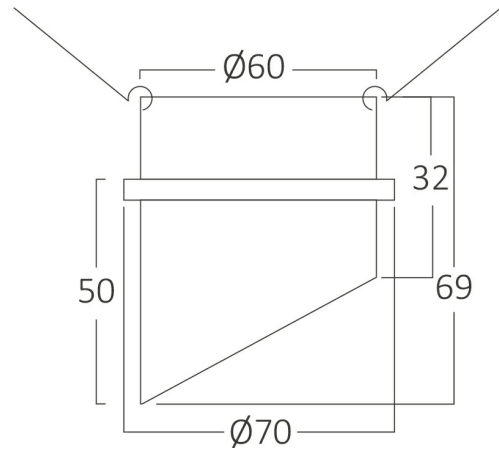

PRODUCT DATASHEET

MODEL NO

BH03-06032

DESCRIPTION

BRY-ALFA-D-RND-WHT-WHT-SPOTLIGHT

General Characteristics

Model No	:	BH03-06032
Main Family	:	Indoor Lighting
Sub Family	:	GU10 Recessed Spotlight
Type	:	Spotlight
Body Color	:	White
Lamp Shape	:	N/A
Light Source	:	N/A
Warranty	:	2 years
IP	:	IP20

Electrical Characteristics

Material	:	Aluminium
Working Temperature	:	-20 C+40 C

Package Informations

N.W.	:	2,80 kgs
G.W.	:	4,70 kgs
PCS/CTN	:	50 pcs
Length	:	420 mm
Width	:	400 mm
Height	:	180 mm
EAN	:	5949097728204

Product Characteristics

Wattage	:	Max 1x35 w
---------	---	------------

Dimensions & Weight

Diameter	:	70 mm
P. Height	:	69 mm
Cutout	:	60 mm
Weight	:	56 gr