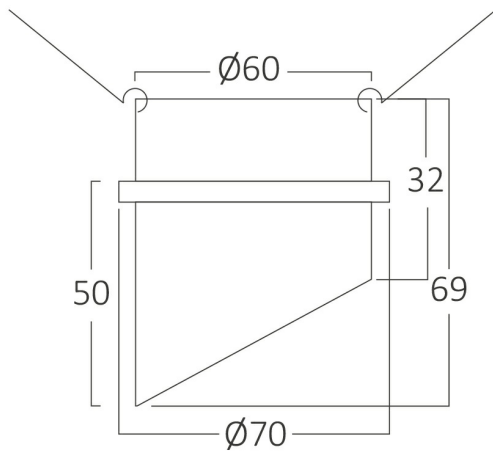

PRODUCT DATASHEET

MODEL NO

BH03-06031

DESCRIPTION

BRY-ALFA-D-RND-BLC-GLD-SPOTLIGHT

BRAYTRON SRL

Bulaverdul iuliu maniu, Nr.616, Sector 6, 061129, Bucuresti-ROMANIA

info@braytron.com

www.braytron.com

General Characteristics

Model No	:	BH03-06031
Main Family	:	Indoor Lighting
Sub Family	:	GU10 Recessed Spotlight
Type	:	Spotlight
Body Color	:	Black-Golden
Lamp Shape	:	N/A
Light Source	:	N/A
Warranty	:	2 years
IP	:	IP20

Electrical Characteristics

Material	:	Aluminium
Working Temperature	:	-20 C+40 C

Package Informations

N.W.	:	2,80 kgs
G.W.	:	4,70 kgs
PCS/CTN	:	50 pcs
Length	:	420 mm
Width	:	400 mm
Height	:	180 mm
EAN	:	5949097728198

Product Characteristics

Wattage	:	Max 1x35 w
---------	---	------------

Dimensions & Weight

Diameter	:	70 mm
P. Height	:	69 mm
Cutout	:	60 mm
Weight	:	56 gr