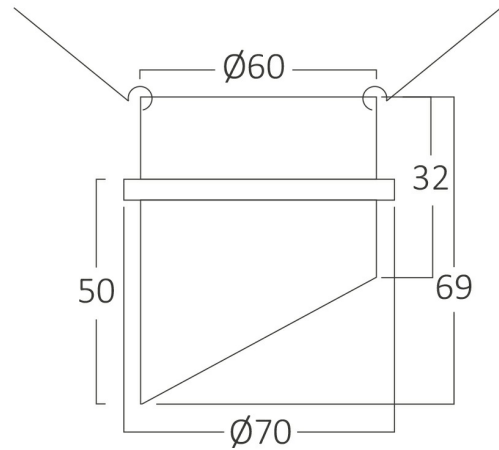

PRODUCT DATASHEET

MODEL NO

BH03-06031

DESCRIPTION

BRY-ALFA-D-RND-BLC-GLD-SPOTLIGHT

BRAYTRON SRL

Bulaverdul iuliu maniu, Nr.616, Sector 6, 061129, Bucuresti-ROMANIA

info@braytron.com

www.braytron.com

General Characteristics

Model No	:	BH03-06031
Main Family	:	Indoor Lighting
Sub Family	:	GU10 Recessed Spotlight
Type	:	Spotlight
Body Color	:	Black-Golden
Lamp Shape	:	N/A
Light Source	:	N/A
Warranty	:	2 years
IP	:	IP20

Electrical Characteristics

Material	:	Aluminium
Working Temperature	:	-20 C+40 C

Package Informations

N.W.	:	2,80 kgs
G.W.	:	4,70 kgs
PCS/CTN	:	50 pcs
Length	:	420 mm
Width	:	400 mm
Height	:	180 mm
EAN	:	5949097728198

Product Characteristics

Wattage	:	Max 1x35 w
---------	---	------------

Dimensions & Weight

Diameter	:	70 mm
P. Height	:	69 mm
Cutout	:	60 mm
Weight	:	56 gr