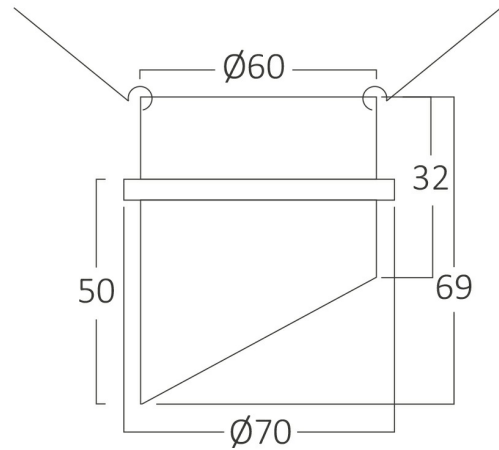

PRODUCT DATASHEET

MODEL NO

BH03-06030

DESCRIPTION

BRY-ALFA-D-RND-WHT-GLD-SPOTLIGHT

General Characteristics

Model No	:	BH03-06030
Main Family	:	Indoor Lighting
Sub Family	:	GU10 Recessed Spotlight
Type	:	Spotlight
Body Color	:	White-Golden
Lamp Shape	:	N/A
Light Source	:	N/A
Warranty	:	2 years
IP	:	IP20

Electrical Characteristics

Material	:	Aluminium
Working Temperature	:	-20 C+40 C

Package Informations

N.W.	:	2,80 kgs
G.W.	:	4,70 kgs
PCS/CTN	:	50 pcs
Length	:	420 mm
Width	:	400 mm
Height	:	180 mm
EAN	:	5949097728181

Product Characteristics

Wattage	:	Max 1x35 w
---------	---	------------

Dimensions & Weight

Diameter	:	70 mm
P. Height	:	69 mm
Cutout	:	60 mm
Weight	:	56 gr