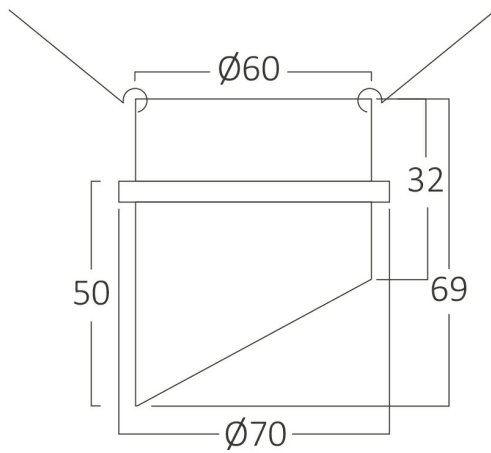

PRODUCT DATASHEET

MODEL NO

BH03-06030

DESCRIPTION

BRY-ALFA-D-RND-WHT-GLD-SPOTLIGHT

General Characteristics

Model No	:	BH03-06030
Main Family	:	Indoor Lighting
Sub Family	:	GU10 Recessed Spotlight
Type	:	Spotlight
Body Color	:	White-Golden
Lamp Shape	:	N/A
Light Source	:	N/A
Warranty	:	2 years
IP	:	IP20

Electrical Characteristics

Material	:	Aluminium
Working Temperature	:	-20 C+40 C

Package Informations

N.W.	:	2,80 kgs
G.W.	:	4,70 kgs
PCS/CTN	:	50 pcs
Length	:	420 mm
Width	:	400 mm
Height	:	180 mm
EAN	:	5949097728181

Product Characteristics

Wattage	:	Max 1x35 w
---------	---	------------

Dimensions & Weight

Diameter	:	70 mm
P. Height	:	69 mm
Cutout	:	60 mm
Weight	:	56 gr