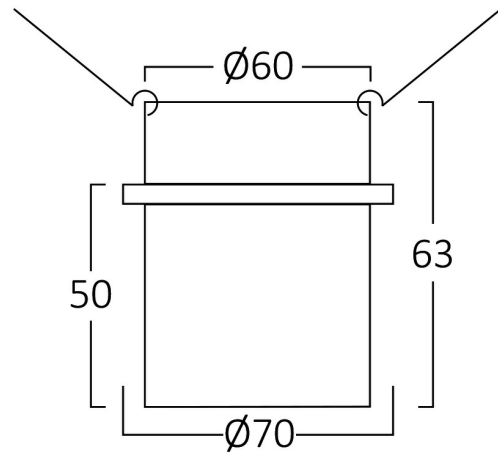

PRODUCT DATASHEET

MODEL NO

BH03-06024

DESCRIPTION

BRY-ALFA-C-RND-BLC-BLC-SPOTLIGHT

General Characteristics

Model No	:	BH03-06024
Main Family	:	Indoor Lighting
Sub Family	:	GU10 Recessed Spotlight
Type	:	Spotlight
Body Color	:	Black-Black
Lamp Shape	:	N/A
Light Source	:	N/A
Warranty	:	2 years
IP	:	IP20

Electrical Characteristics

Material	:	Aluminium
Working Temperature	:	-20 C+40 C

Package Informations

N.W.	:	3,25 kgs
G.W.	:	5,20 kgs
PCS/CTN	:	50 pcs
Length	:	420 mm
Width	:	400 mm
Height	:	180 mm
EAN	:	5949097730184

Product Characteristics

Wattage	:	Max 1x35 w
---------	---	------------

Dimensions & Weight

Diameter	:	70 mm
P. Height	:	63 mm
Cutout	:	60 mm
Weight	:	65 gr