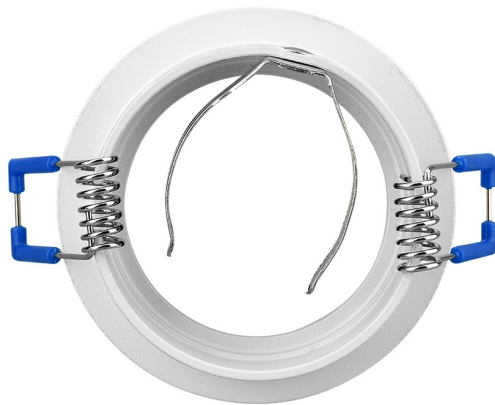

PRODUCT DATASHEET

MODEL NO

BH03-06023

DESCRIPTION

BRY-ALFA-C-RND-WHT-BLC-SPOTLIGHT

BRAYTRON SRL

Bulaverdul iuliu maniu, Nr.616, Sector 6, 061129, Bucuresti-ROMANIA

info@braytron.com

www.braytron.com