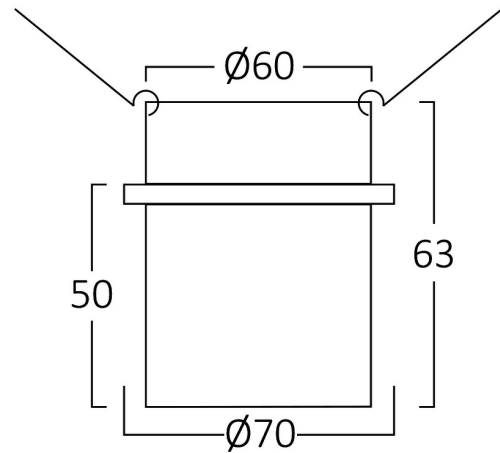

PRODUCT DATASHEET

MODEL NO

BH03-06021

DESCRIPTION

BRY-ALFA-C-RND-BLC-GLD-SPOTLIGHT

General Characteristics

Model No	:	BH03-06021
Main Family	:	Indoor Lighting
Sub Family	:	GU10 Recessed Spotlight
Type	:	Spotlight
Body Color	:	Black-Golden
Lamp Shape	:	N/A
Light Source	:	N/A
Warranty	:	2 years
IP	:	IP20

Electrical Characteristics

Material	:	Aluminium
Working Temperature	:	-20 C+40 C

Package Informations

N.W.	:	3,25 kgs
G.W.	:	5,20 kgs
PCS/CTN	:	50 pcs
Length	:	420 mm
Width	:	400 mm
Height	:	180 mm
EAN	:	5949097727436

Product Characteristics

Wattage	:	Max 1x35 w
---------	---	------------

Dimensions & Weight

Diameter	:	70 mm
P. Height	:	63 mm
Cutout	:	60 mm
Weight	:	65 gr