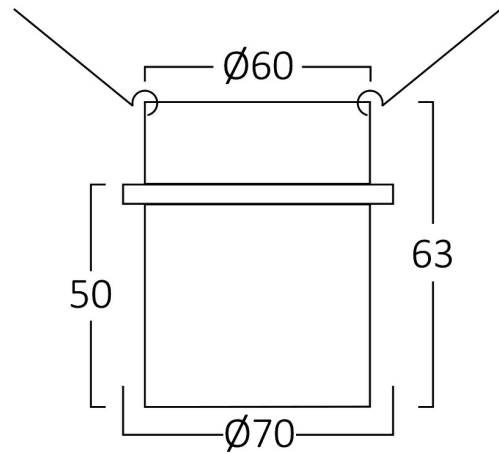

PRODUCT DATASHEET

MODEL NO

BH03-06020

DESCRIPTION

BRY-ALFA-C-RND-WHT-GLD-SPOTLIGHT

General Characteristics

Model No	:	BH03-06020
Main Family	:	Indoor Lighting
Sub Family	:	GU10 Recessed Spotlight
Type	:	Spotlight
Body Color	:	White-Golden
Lamp Shape	:	N/A
Light Source	:	N/A
Warranty	:	2 years
IP	:	IP20

Electrical Characteristics

Material	:	Aluminium
Working Temperature	:	-20 C+40 C

Package Informations

N.W.	:	3,25 kgs
G.W.	:	5,20 kgs
PCS/CTN	:	50 pcs
Length	:	420 mm
Width	:	400 mm
Height	:	180 mm
EAN	:	5949097728174

Product Characteristics

Wattage	:	Max 1x35 w
---------	---	------------

Dimensions & Weight

Diameter	:	70 mm
P. Height	:	63 mm
Cutout	:	60 mm
Weight	:	65 gr