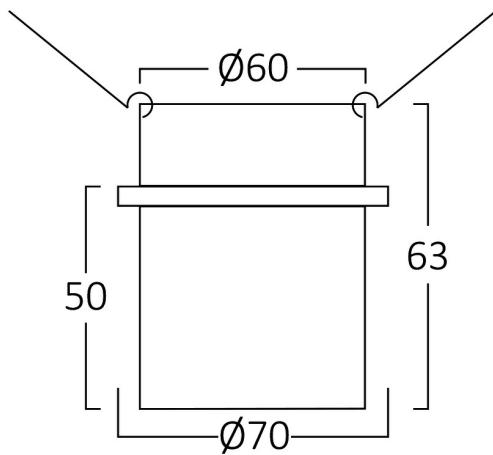

PRODUCT DATASHEET

MODEL NO

BH03-06020

DESCRIPTION

BRY-ALFA-C-RND-WHT-GLD-SPOTLIGHT

General Characteristics

Model No	:	BH03-06020
Main Family	:	Indoor Lighting
Sub Family	:	GU10 Recessed Spotlight
Type	:	Spotlight
Body Color	:	White-Golden
Lamp Shape	:	N/A
Light Source	:	N/A
Warranty	:	2 years
IP	:	IP20

Electrical Characteristics

Material	:	Aluminium
Working Temperature	:	-20 C+40 C

Package Informations

N.W.	:	3,25 kgs
G.W.	:	5,20 kgs
PCS/CTN	:	50 pcs
Length	:	420 mm
Width	:	400 mm
Height	:	180 mm
EAN	:	5949097728174

Product Characteristics

Wattage	:	Max 1x35 w
---------	---	------------

Dimensions & Weight

Diameter	:	70 mm
P. Height	:	63 mm
Cutout	:	60 mm
Weight	:	65 gr