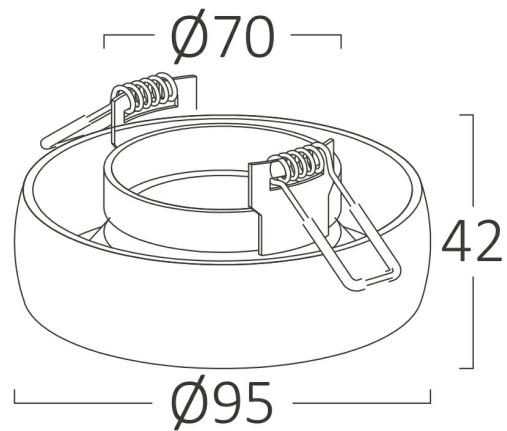

PRODUCT DATASHEET

MODEL NO

BH03-06015

DESCRIPTION

BRY-ALFA-A-RND-CHR-SPOTLIGHT

General Characteristics

Model No	:	BH03-06015
Main Family	:	Indoor Lighting
Sub Family	:	GU10 Recessed Spotlight
Type	:	Spotlight
Body Color	:	Chrome
Lamp Shape	:	N/A
Light Source	:	N/A
Socket	:	MR16
Warranty	:	2 years
IP	:	IP20

Electrical Characteristics

Material	:	Aluminium
Working Temperature	:	-20 C+40 C

Package Informations

N.W.	:	11,10 kgs
G.W.	:	14,90 kgs
PCS/CTN	:	100 pcs
Length	:	540 mm
Width	:	540 mm
Height	:	245 mm
EAN	:	5949097711695

Product Characteristics

Wattage	:	Max 1x35 w
---------	---	------------

Dimensions & Weight

Diameter	:	95 mm
P. Height	:	42 mm
Cutout	:	70 mm
Weight	:	111 gr