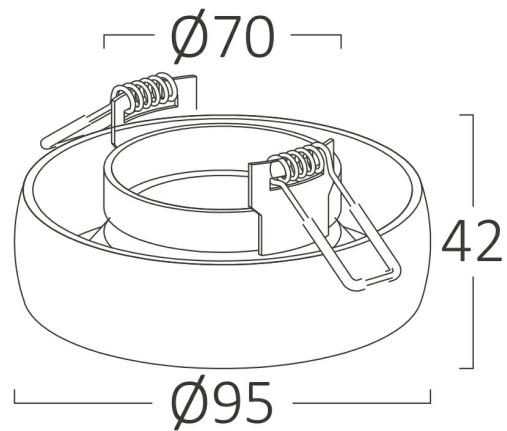

PRODUCT DATASHEET

MODEL NO

BH03-06011

DESCRIPTION

BRY-ALFA-A-RND-BLC-SPOTLIGHT

General Characteristics

Model No	:	BH03-06011
Main Family	:	Indoor Lighting
Sub Family	:	GU10 Recessed Spotlight
Type	:	Spotlight
Body Color	:	Black
Lamp Shape	:	N/A
Light Source	:	N/A
Socket	:	MR16
Warranty	:	2 years
IP	:	IP20

Electrical Characteristics

Material	:	Aluminium
Working Temperature	:	-20 C+40 C

Package Informations

N.W.	:	11,10 kgs
G.W.	:	14,90 kgs
PCS/CTN	:	100 pcs
Length	:	540 mm
Width	:	540 mm
Height	:	245 mm
EAN	:	5949097711688

Product Characteristics

Wattage	:	Max 1x35 w
---------	---	------------

Dimensions & Weight

Diameter	:	98 mm
P. Height	:	35 mm
Cutout	:	65 mm
Weight	:	111 gr