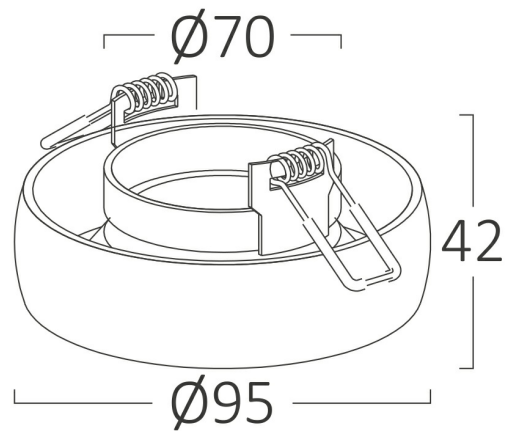

PRODUCT DATASHEET

MODEL NO

BH03-06010

DESCRIPTION

BRY-ALFA-A-RND-WHT-SPOTLIGHT

General Characteristics

Model No	:	BH03-06010
Main Family	:	Indoor Lighting
Sub Family	:	GU10 Recessed Spotlight
Type	:	Spotlight
Body Color	:	White
Lamp Shape	:	N/A
Light Source	:	N/A
Socket	:	MR16
Warranty	:	2 years
IP	:	IP20

Electrical Characteristics

Material	:	Aluminium
Working Temperature	:	-20 C+40 C

Package Informations

N.W.	:	11,10 kgs
G.W.	:	14,90 kgs
PCS/CTN	:	100 pcs
Length	:	540 mm
Width	:	540 mm
Height	:	245 mm
EAN	:	5949097711671

Product Characteristics

Wattage	:	Max 1x35 w
---------	---	------------

Dimensions & Weight

Diameter	:	98 mm
P. Height	:	35 mm
Cutout	:	65 mm
Weight	:	111 gr