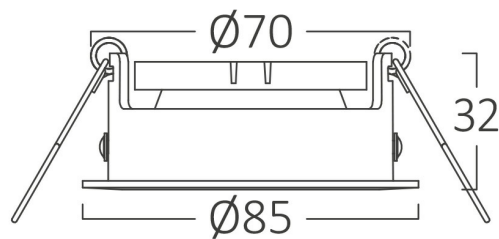

### General Characteristics

Model No	:	BH03-05116
Main Family	:	Indoor Lighting
Sub Family	:	GU10 Recessed Spotlight
Type	:	Spotlight
Body Color	:	Black-Golden
Lamp Shape	:	N/A
Light Source	:	N/A
Socket	:	MR16
Warranty	:	2 years
IP	:	IP20

### Package Informations

N.W.	:	4,80 kgs
G.W.	:	7,50 kgs
PCS/CTN	:	100 pcs
Length	:	485 mm
Width	:	260 mm
Height	:	400 mm
EAN	:	5949097708800

### Product Characteristics

Wattage	:	Max 1x35 w
---------	---	------------

### Dimensions & Weight

Diameter	:	85 mm
P. Height	:	32 mm
Cutout	:	70 mm
Weight	:	48 gr