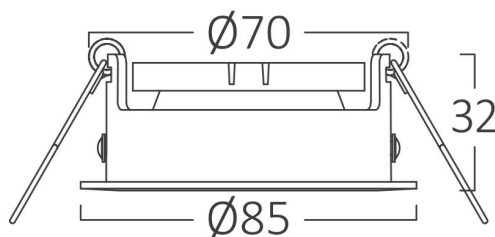

PRODUCT DATASHEET

MODEL NO

BH03-05112

DESCRIPTION

BRY-BETA-B-RND-WHT-WHT-SPOTLIGHT

General Characteristics

Model No	:	BH03-05112
Main Family	:	Indoor Lighting
Sub Family	:	GU10 Recessed Spotlight
Type	:	Spotlight
Body Color	:	White-White
Lamp Shape	:	N/A
Light Source	:	N/A
Warranty	:	2 years
IP	:	IP20

Electrical Characteristics

Material	:	Metal
Working Temperature	:	-20 C+40 C

Package Informations

N.W.	:	4,80 kgs
G.W.	:	7,50 kgs
PCS/CTN	:	100 pcs
Length	:	485 mm
Width	:	260 mm
Height	:	400 mm
EAN	:	5949097736223

Product Characteristics

Wattage	:	Max 1x35 w
---------	---	------------

Dimensions & Weight

Diameter	:	85 mm
P. Height	:	32 mm
Cutout	:	70 mm
Weight	:	48 gr