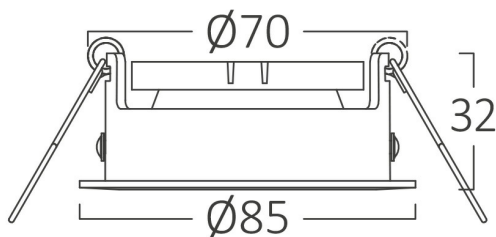

PRODUCT DATASHEET

MODEL NO

BH03-05112

DESCRIPTION

BRY-BETA-B-RND-WHT-WHT-SPOTLIGHT

General Characteristics

Model No	:	BH03-05112
Main Family	:	Indoor Lighting
Sub Family	:	GU10 Recessed Spotlight
Type	:	Spotlight
Body Color	:	White-White
Lamp Shape	:	N/A
Light Source	:	N/A
Warranty	:	2 years
IP	:	IP20

Electrical Characteristics

Material	:	Metal
Working Temperature	:	-20 C+40 C

Package Informations

N.W.	:	4,80 kgs
G.W.	:	7,50 kgs
PCS/CTN	:	100 pcs
Length	:	485 mm
Width	:	260 mm
Height	:	400 mm
EAN	:	5949097736223

Product Characteristics

Wattage	:	Max 1x35 w
---------	---	------------

Dimensions & Weight

Diameter	:	85 mm
P. Height	:	32 mm
Cutout	:	70 mm
Weight	:	48 gr