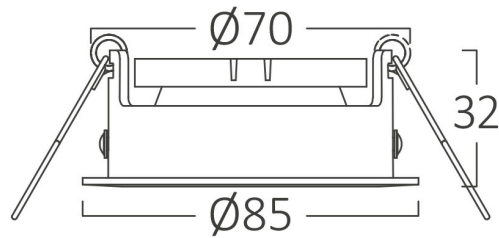

PRODUCT DATASHEET

MODEL NO

BH03-05111

DESCRIPTION

BRY-BETA-B-RND-BLC-BLC-SPOTLIGHT

General Characteristics

Model No	:	BH03-05111
Main Family	:	Indoor Lighting
Sub Family	:	GU10 Recessed Spotlight
Type	:	Spotlight
Body Color	:	Black-Black
Lamp Shape	:	N/A
Light Source	:	N/A
Socket	:	MR16
Warranty	:	2 years
IP	:	IP20

Electrical Characteristics

Material	:	Aluminium
Working Temperature	:	-20 C+40 C

Package Informations

N.W.	:	4,70 kgs
G.W.	:	7,70 kgs
PCS/CTN	:	100 pcs
Length	:	520 mm
Width	:	230 mm
Height	:	220 mm
EAN	:	5949097723223

Product Characteristics

Wattage	:	Max 1x35 w
---------	---	------------

Dimensions & Weight

Diameter	:	85 mm
P. Height	:	32 mm
Cutout	:	70 mm
Weight	:	47 gr