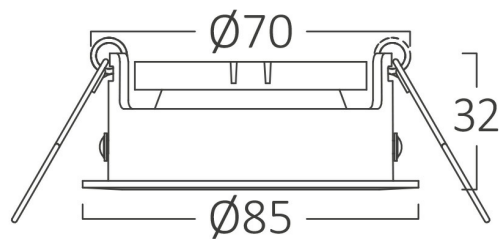

PRODUCT DATASHEET

MODEL NO

BH03-05110

DESCRIPTION

BRY-BETA-B-RND-WHT-BLC-SPOTLIGHT

General Characteristics

| | | |
|--------------|---|-------------------------|
| Model No | : | BH03-05110 |
| Main Family | : | Indoor Lighting |
| Sub Family | : | GU10 Recessed Spotlight |
| Type | : | Spotlight |
| Body Color | : | White-Black |
| Lamp Shape | : | N/A |
| Light Source | : | N/A |
| Socket | : | MR16 |
| Warranty | : | 2 years |
| IP | : | IP20 |

Electrical Characteristics

| | | |
|---------------------|---|------------|
| Material | : | Metal |
| Working Temperature | : | -20 C+40 C |

Package Informations

| | | |
|---------|---|---------------|
| N.W. | : | 4,80 kgs |
| G.W. | : | 7,50 kgs |
| PCS/CTN | : | 100 pcs |
| Length | : | 485 mm |
| Width | : | 260 mm |
| Height | : | 400 mm |
| EAN | : | 5949097708794 |

Product Characteristics

| | | |
|---------|---|------------|
| Wattage | : | Max 1x35 w |
|---------|---|------------|

Dimensions & Weight

| | | |
|-----------|---|-------|
| Diameter | : | 85 mm |
| P. Height | : | 32 mm |
| Cutout | : | 70 mm |
| Weight | : | 48 gr |