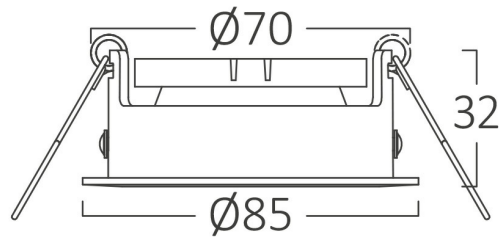

Braytron

PRODUCT DATASHEET

MODEL NO

BH03-05110

DESCRIPTION

BRY-BETA-B-RND-WHT-BLC-SPOTLIGHT

BRAYTRON SRL

Bulavardul iuliu maniu, Nr.616, Sector 6, 061129, Bucuresti-ROMANIA

info@braytron.com

www.braytron.com

Page 1-2

General Characteristics

Model No	:	BH03-05110
Main Family	:	Indoor Lighting
Sub Family	:	GU10 Recessed Spotlight
Type	:	Spotlight
Body Color	:	White-Black
Warranty	:	2 Years
IP	:	IP20

Electrical Characteristics

Material	:	Aluminium
Working Temperature	:	-20°C ~ +40°C

Package Informations

N.W.	:	5 kgs
G.W.	:	7,5 kgs
PCS/CTN	:	100
Length	:	49 cm
Width	:	26,5 cm
Height	:	40 cm
EAN	:	5949097708794

Product Characteristics

Wattage	:	Max.1×35 w
---------	---	------------

Dimensions & Weight

Diameter	:	85 mm
P. Height	:	32 mm
Cutout	:	70 mm
Weight	:	50 gr