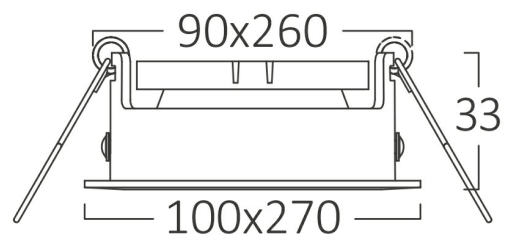

PRODUCT DATASHEET

MODEL NO BH03-05041

DESCRIPTION BRY-BETA-A-SQR-3D-BLC-SPOTLIGHT FIXTURE

General Characteristics

Model No	:	BH03-05041
Main Family	:	Indoor Lighting
Sub Family	:	GU10 Recessed Spotlight
Type	:	Spotlight
Body Color	:	Black
Lamp Shape	:	N/A
Light Source	:	N/A
Warranty	:	2 years
IP	:	IP20

Electrical Characteristics

Material	:	Aluminium
Working Temperature	:	-20 C+40 C

Package Informations

N.W.	:	5,60 kgs
G.W.	:	7,05 kgs
PCS/CTN	:	20 pcs
Length	:	565 mm
Width	:	270 mm
Height	:	235 mm
EAN	:	5949097729256

Product Characteristics

Wattage	:	Max 3x35 w
---------	---	------------

Dimensions & Weight

P. Length	:	270 mm
P. Width	:	100 mm
P. Height	:	33 mm
Cutout	:	90x260 mm
Weight	:	280 gr