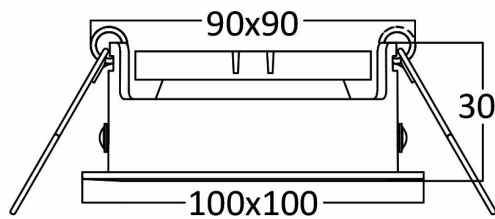

PRODUCT DATASHEET

MODEL NO

BH03-05021

DESCRIPTION

BRY-BETA-A-SQR-1D-BLC-SPOTLIGHT