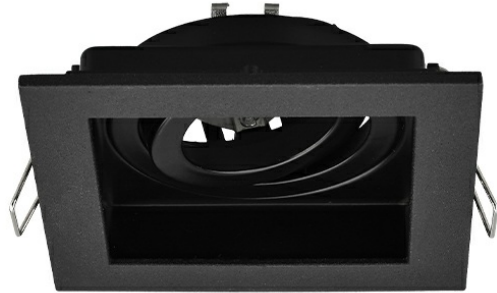

## PRODUCT DATASHEET

MODEL NO

BH03-05021

DESCRIPTION

BRY-BETA-A-SQR-1D-BLC-SPOTLIGHT

### General Characteristics

Model No	:	BH03-05021
Main Family	:	Indoor Lighting
Sub Family	:	GU10 Recessed Spotlight
Type	:	Spotlight
Body Color	:	Black
Lamp Shape	:	N/A
Light Source	:	N/A
Socket	:	MR16
Warranty	:	2 years
IP	:	IP20

### Electrical Characteristics

Material	:	Metal
Working Temperature	:	-20 C+40 C

### Product Characteristics

Wattage	:	Max 1x35 w
---------	---	------------