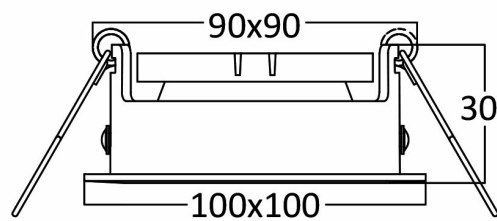

PRODUCT DATASHEET

MODEL NO

BH03-05020

DESCRIPTION

BRY-BETA-A-SQR-1D-WHT-SPOTLIGHT

General Characteristics

Model No	:	BH03-05020
Main Family	:	Indoor Lighting
Sub Family	:	GU10 Recessed Spotlight
Type	:	Spotlight
Body Color	:	White
Lamp Shape	:	N/A
Light Source	:	N/A
Socket	:	MR16
Warranty	:	2 years
IP	:	IP20

Electrical Characteristics

Material	:	Metal
Working Temperature	:	-20 C+40 C

Package Informations

N.W.	:	6,25 kgs
G.W.	:	8,00 kgs
PCS/CTN	:	50 pcs
Length	:	620 mm
Width	:	260 mm
Height	:	230 mm
EAN	:	5949097708756

Product Characteristics

Wattage	:	Max 1x35 w
---------	---	------------

Dimensions & Weight

P. Length	:	100 mm
P. Width	:	100 mm
P. Height	:	30 mm
Cutout	:	90x90 mm
Weight	:	125 gr