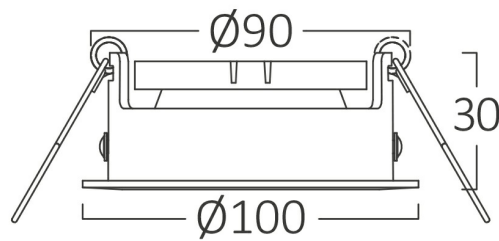

PRODUCT DATASHEET

MODEL NO

BH03-05011

DESCRIPTION

BRY-BETA-A-RND-BLC-SPOTLIGHT

General Characteristics

Model No	:	BH03-05011
Main Family	:	Indoor Lighting
Sub Family	:	GU10 Recessed Spotlight
Type	:	Spotlight
Body Color	:	Black
Lamp Shape	:	N/A
Light Source	:	N/A
Socket	:	MR16
Warranty	:	2 years
IP	:	IP20

Electrical Characteristics

Material	:	Metal
Working Temperature	:	-20 C+40 C

Package Informations

N.W.	:	5,15 kgs
G.W.	:	6,70 kgs
PCS/CTN	:	50 pcs
Length	:	535 mm
Width	:	250 mm
Height	:	230 mm
EAN	:	5949097708947

Product Characteristics

Wattage	:	Max 1x35 w
---------	---	------------

Dimensions & Weight

Diameter	:	100 mm
P. Height	:	30 mm
Cutout	:	90 mm
Weight	:	103 gr