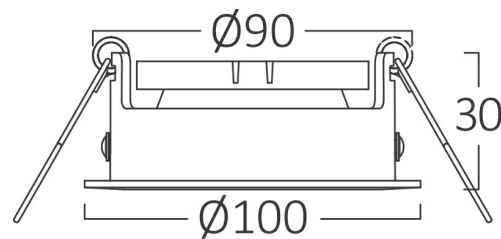

### General Characteristics

Model No	:	BH03-05010
Main Family	:	Indoor Lighting
Sub Family	:	GU10 Recessed Spotlight
Type	:	Spotlight
Body Color	:	White
Lamp Shape	:	N/A
Light Source	:	N/A
Socket	:	MR16
Warranty	:	2 years
IP	:	IP20

### Package Informations

N.W.	:	5,15 kgs
G.W.	:	6,70 kgs
PCS/CTN	:	50 pcs
Length	:	535 mm
Width	:	250 mm
Height	:	230 mm
EAN	:	5949097708930

### Product Characteristics

Wattage	:	Max 1x35 w
---------	---	------------

### Dimensions & Weight

Diameter	:	100 mm
P. Height	:	30 mm
Cutout	:	90 mm
Weight	:	103 gr