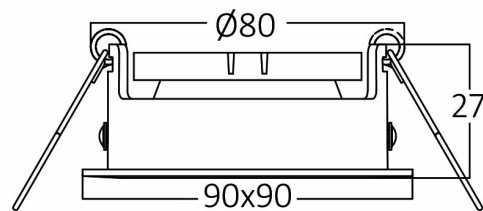

PRODUCT DATASHEET

MODEL NO

BH03-04131

DESCRIPTION

BRY-TETRA-E-SQR-BLC-SPOTLIGHT

General Characteristics

Model No	:	BH03-04131
Main Family	:	Indoor Lighting
Sub Family	:	GU10 Recessed Spotlight
Type	:	Spotlight
Body Color	:	Black
Lamp Shape	:	N/A
Light Source	:	N/A
Warranty	:	2 years
IP	:	IP20

Electrical Characteristics

Material	:	Aluminium
Working Temperature	:	-20 C+40 C

Package Informations

N.W.	:	4,75 kgs
G.W.	:	6,50 kgs
PCS/CTN	:	50 pcs
Length	:	615 mm
Width	:	245 mm
Height	:	210 mm
EAN	:	5949097725395

Product Characteristics

Wattage	:	Max 1x35 w
---------	---	------------

Dimensions & Weight

P. Length	:	90 mm
P. Width	:	90 mm
P. Height	:	27 mm
Cutout	:	80 mm
Weight	:	95 gr