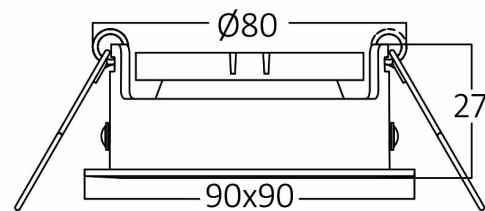

PRODUCT DATASHEET

MODEL NO

BH03-04130

DESCRIPTION

BRY-TETRA-E-SQR-WHT-SPOTLIGHT

General Characteristics

Model No	:	BH03-04130
Main Family	:	Indoor Lighting
Sub Family	:	GU10 Recessed Spotlight
Type	:	Spotlight
Body Color	:	White
Lamp Shape	:	N/A
Light Source	:	N/A
Warranty	:	2 years
IP	:	IP20

Electrical Characteristics

Material	:	Aluminium
Working Temperature	:	-20 C+40 C

Package Informations

N.W.	:	4,75 kgs
G.W.	:	6,50 kgs
PCS/CTN	:	50 pcs
Length	:	615 mm
Width	:	245 mm
Height	:	210 mm
EAN	:	5949097725388

Product Characteristics

Wattage	:	Max 1x35 w
---------	---	------------

Dimensions & Weight

P. Length	:	90 mm
P. Width	:	90 mm
P. Height	:	27 mm
Cutout	:	80 mm
Weight	:	95 gr