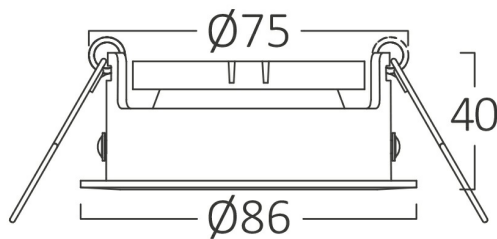

### General Characteristics

Model No	:	BH03-04091
Main Family	:	Indoor Lighting
Sub Family	:	GU10 Recessed Spotlight
Type	:	Spotlight
Body Color	:	Black
Lamp Shape	:	N/A
Light Source	:	N/A
Warranty	:	2 years
IP	:	IP20

### Package Informations

N.W.	:	7,00 kgs
G.W.	:	10,50 kgs
PCS/CTN	:	100 pcs
Length	:	550 mm
Width	:	275 mm
Height	:	450 mm
EAN	:	5949097712609

### Product Characteristics

Wattage	:	Max 1x35 w
---------	---	------------

### Dimensions & Weight

Diameter	:	86 mm
P. Height	:	40 mm
Cutout	:	75 mm
Weight	:	70 gr