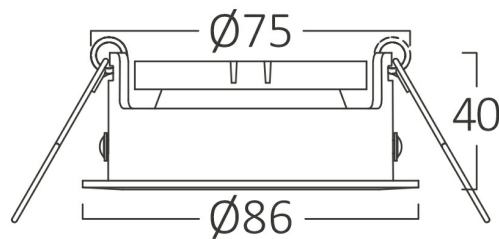

PRODUCT DATASHEET

MODEL NO

BH03-04090

DESCRIPTION

BRY-TETRA-CF-RND-WHT-SPOTLIGHT

General Characteristics

Model No	:	BH03-04090
Main Family	:	Indoor Lighting
Sub Family	:	GU10 Recessed Spotlight
Type	:	Spotlight
Body Color	:	White
Lamp Shape	:	N/A
Light Source	:	N/A
Warranty	:	2 years
IP	:	IP20

Electrical Characteristics

Material	:	Aluminium
Working Temperature	:	-20 C+40 C

Package Informations

N.W.	:	7,00 kgs
G.W.	:	10,50 kgs
PCS/CTN	:	100 pcs
Length	:	550 mm
Width	:	275 mm
Height	:	450 mm
EAN	:	5949097708732

Product Characteristics

Wattage	:	Max 1x35 w
---------	---	------------

Dimensions & Weight

Diameter	:	86 mm
P. Height	:	40 mm
Cutout	:	75 mm
Weight	:	70 gr