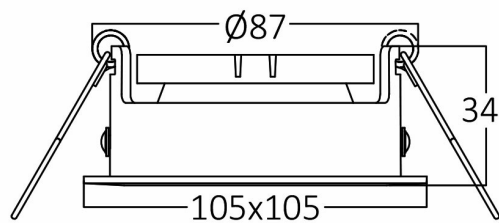

PRODUCT DATASHEET

MODEL NO BH03-04080

DESCRIPTION BRY-TETRA-CF-RND-WHT-IP20-SPOTLIGHT

General Characteristics

| | | |
|--------------|---|-------------------------|
| Model No | : | BH03-04080 |
| Main Family | : | Indoor Lighting |
| Sub Family | : | GU10 Recessed Spotlight |
| Type | : | Spotlight |
| Body Color | : | White |
| Lamp Shape | : | N/A |
| Light Source | : | N/A |
| Socket | : | N/A |
| Warranty | : | 2 years |
| IP | : | IP20 |

Electrical Characteristics

| | | |
|---------------------|---|------------|
| Material | : | Aluminium |
| Working Temperature | : | -20 C+40 C |

Package Informations

| | | |
|---------|---|---------------|
| N.W. | : | 6,90 kgs |
| G.W. | : | 9,15 kgs |
| PCS/CTN | : | 100 pcs |
| Length | : | 440 mm |
| Width | : | 280 mm |
| Height | : | 380 mm |
| EAN | : | 5949097706363 |

Product Characteristics

| | | |
|---------|---|------------|
| Wattage | : | Max 1x35 w |
|---------|---|------------|

Dimensions & Weight

| | | |
|-----------|---|-------|
| Diameter | : | 82 mm |
| P. Height | : | 37 mm |
| Cutout | : | 70 mm |
| Weight | : | 69 gr |