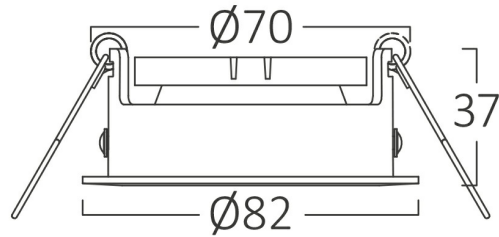

PRODUCT DATASHEET

MODEL NO BH03-04080

DESCRIPTION BRY-TETRA-CF-RND-WHT-IP20-SPOTLIGHT

General Characteristics

| | | |
|--------------|---|-------------------------|
| Model No | : | BH03-04080 |
| Main Family | : | Indoor Lighting |
| Sub Family | : | GU10 Recessed Spotlight |
| Type | : | Spotlight |
| Body Color | : | White |
| Lamp Shape | : | N/A |
| Light Source | : | N/A |
| Socket | : | N/A |
| Warranty | : | 2 years |
| IP | : | IP20 |

Electrical Characteristics

| | | |
|---------------------|---|------------|
| Material | : | Aluminium |
| Working Temperature | : | -20 C+40 C |

Package Informations

| | | |
|---------|---|---------------|
| N.W. | : | 6,90 kgs |
| G.W. | : | 9,15 kgs |
| PCS/CTN | : | 100 pcs |
| Length | : | 440 mm |
| Width | : | 280 mm |
| Height | : | 380 mm |
| EAN | : | 5949097706363 |

Product Characteristics

| | | |
|---------|---|------------|
| Wattage | : | Max 1x35 w |
|---------|---|------------|

Dimensions & Weight

| | | |
|-----------|---|-------|
| Diameter | : | 82 mm |
| P. Height | : | 37 mm |
| Cutout | : | 70 mm |
| Weight | : | 69 gr |