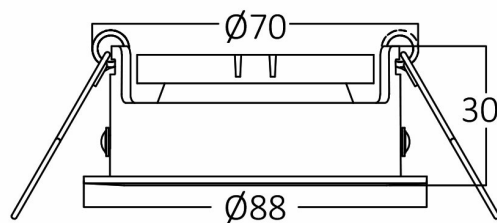

PRODUCT DATASHEET

MODEL NO

BH03-04051

DESCRIPTION

BRY-TETRA-D-RND-BLC-SPOTLIGHT

General Characteristics

| | | |
|--------------|---|----------------------------|
| Model No | : | BH03-04051 |
| Main Family | : | Indoor Lighting |
| Sub Family | : | GU10 Recessed Spotlight |
| Type | : | Spotlight |
| Body Color | : | Black |
| Lamp Shape | : | N/A |
| Light Source | : | N/A |
| Warranty | : | 2 years |
| IP | : | IP20 |

Electrical Characteristics

| | | |
|---------------------|---|------------|
| Material | : | Aluminium |
| Working Temperature | : | -20 C+40 C |

Package Informations

| | | |
|---------|---|---------------|
| N.W. | : | 3,65 kgs |
| G.W. | : | 5,20 kgs |
| PCS/CTN | : | 50 pcs |
| Length | : | 500 mm |
| Width | : | 225 mm |
| Height | : | 210 mm |
| EAN | : | 5949097710070 |

Product Characteristics

| | | |
|---------|---|------------|
| Wattage | : | Max 1x35 w |
|---------|---|------------|

Dimensions & Weight

| | | |
|-----------|---|-------|
| Diameter | : | 88 mm |
| P. Height | : | 30 mm |
| Cutout | : | 70 mm |
| Weight | : | 73 gr |