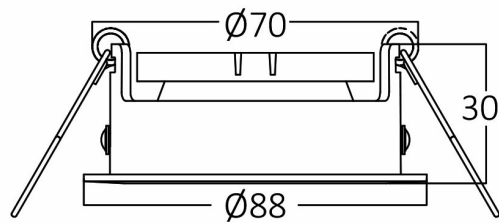

PRODUCT DATASHEET

MODEL NO

BH03-04050

DESCRIPTION

BRY-TETRA-D-RND-WHT-SPOTLIGHT

General Characteristics

Model No	:	BH03-04050
Main Family	:	Indoor Lighting
Sub Family	:	GU10 Recessed Spotlight
Type	:	Spotlight
Body Color	:	White
Lamp Shape	:	N/A
Light Source	:	N/A
Warranty	:	2 years
IP	:	IP20

Electrical Characteristics

Material	:	Aluminium
Working Temperature	:	-20 C+40 C

Package Informations

N.W.	:	3,65 kgs
G.W.	:	5,20 kgs
PCS/CTN	:	50 pcs
Length	:	500 mm
Width	:	225 mm
Height	:	210 mm
EAN	:	5949097706332

Product Characteristics

Wattage	:	Max 1x35 w
---------	---	------------

Dimensions & Weight

Diameter	:	88 mm
P. Height	:	30 mm
Cutout	:	70 mm
Weight	:	73 gr