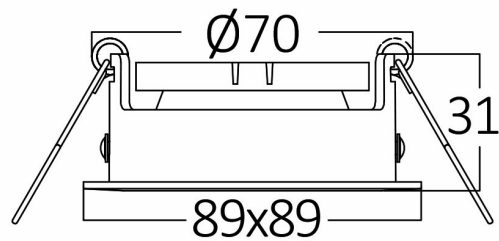

PRODUCT DATASHEET

MODEL NO

BH03-04041

DESCRIPTION

BRY-TETRA-D-SQR-BLC-SPOTLIGHT

General Characteristics

Model No	:	BH03-04041
Main Family	:	Indoor Lighting
Sub Family	:	GU10 Recessed Spotlight
Type	:	Spotlight
Body Color	:	Black
Lamp Shape	:	N/A
Light Source	:	N/A
Socket	:	MR16
Warranty	:	2 years
IP	:	IP20

Electrical Characteristics

Material	:	Aluminium
Working Temperature	:	-20 C+40 C

Package Informations

N.W.	:	4,15 kgs
G.W.	:	5,75 kgs
PCS/CTN	:	50 pcs
Length	:	500 mm
Width	:	225 mm
Height	:	240 mm
EAN	:	5949097715648

Product Characteristics

Wattage	:	Max 1x35 w
---------	---	------------

Dimensions & Weight

P. Length	:	89 mm
P. Width	:	89 mm
P. Height	:	31 mm
Cutout	:	70 mm
Weight	:	83 gr