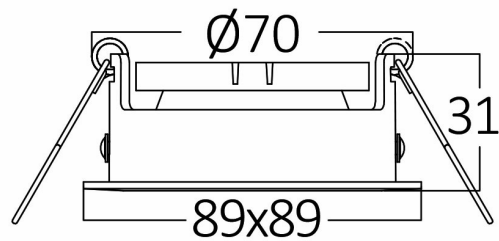

PRODUCT DATASHEET

MODEL NO

BH03-04040

DESCRIPTION

BRY-TETRA-D-SQR-WHT-SPOTLIGHT

General Characteristics

Model No	:	BH03-04040
Main Family	:	Indoor Lighting
Sub Family	:	GU10 Recessed Spotlight
Type	:	Spotlight
Body Color	:	White
Lamp Shape	:	N/A
Light Source	:	N/A
Socket	:	MR16
Warranty	:	2 years
IP	:	IP20

Electrical Characteristics

Material	:	Aluminium
Working Temperature	:	-20 C+40 C

Package Informations

N.W.	:	4,15 kgs
G.W.	:	5,75 kgs
PCS/CTN	:	50 pcs
Length	:	500 mm
Width	:	225 mm
Height	:	240 mm
EAN	:	5949097706325

Product Characteristics

Wattage	:	Max 1x35 w
---------	---	------------

Dimensions & Weight

P. Length	:	89 mm
P. Width	:	89 mm
P. Height	:	31 mm
Cutout	:	70 mm
Weight	:	83 gr