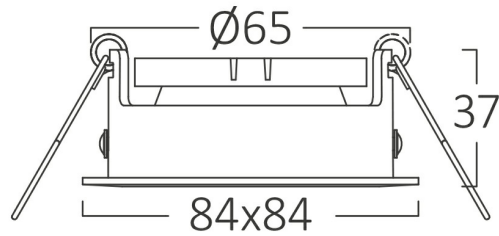

Braytron

PRODUCT DATASHEET

MODEL NO

BH03-04040

DESCRIPTION

BRY-TETRA-D-SQR-WHT-SPOTLIGHT

BRAYTRON SRL

Bulaverdul iuliu maniu, Nr.616, Sector 6, 061129, Bucuresti-ROMANIA

info@braytron.com

www.braytron.com

Page 1-2

General Characteristics

Model No	:	BH03-04040
Main Family	:	Indoor Lighting
Sub Family	:	GU10 Recessed Spotlight
Type	:	Spotlight
Body Color	:	White
Warranty	:	2 Years
IP	:	IP20

Electrical Characteristics

Material	:	Aluminium
Working Temperature	:	-20°C ~ +40°C

Package Informations

N.W.	:	3,9 kgs
G.W.	:	5,2 kgs
PCS/CTN	:	50
Length	:	45 cm
Width	:	24 cm
Height	:	21,5 cm
EAN	:	5949097706325

Product Characteristics

Wattage	:	Max.1×35 w
---------	---	------------

Dimensions & Weight

P. Length	:	84 mm
P. Width	:	84 mm
P. Height	:	37 mm
Cutout	:	65 mm
Weight	:	78 gr