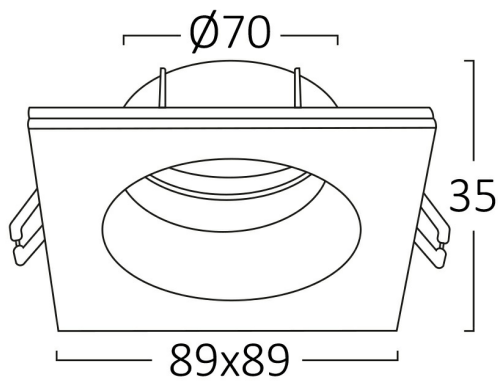

PRODUCT DATASHEET

MODEL NO

BH03-02111

DESCRIPTION

BRY-TETRA-IP-SQR-BLC-IP54-SPOTLIGHT

Luminare is intended to use in outdoor applications

BRAYTRON SRL

Bulavardul Iuliu Maniu, Nr.616, Sector 6, 061129, Bucuresti-ROMANIA

Electrical Characteristics

Material	:	Aluminium
Working Temperature	:	-20 C+40 C

Package Informations

N.W.	:	7,40 kgs
G.W.	:	9,10 kgs
PCS/CTN	:	50 pcs
Length	:	495 mm
Width	:	225 mm
Height	:	240 mm
EAN	:	5949097728167

Product Characteristics

Wattage	:	Max 1x35 w
---------	---	------------

Dimensions & Weight

P. Length	:	89 mm
P. Width	:	89 mm
P. Height	:	35 mm
Cutout	:	70 mm
Weight	:	148 gr