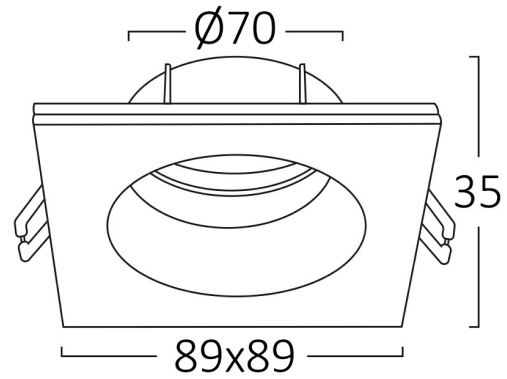

PRODUCT DATASHEET

MODEL NO

BH03-02111

DESCRIPTION

BRY-TETRA-IP-SQR-BLC-IP54-SPOTLIGHT

Luminare is intended to use in outdoor applications

BRAYTRON SRL

Bulavardul Iuliu Maniu, Nr.616, Sector 6, 061129, Bucuresti-ROMANIA

Electrical Characteristics

Material	:	Aluminium
Working Temperature	:	-20 C+40 C

Package Informations

N.W.	:	7,40 kgs
G.W.	:	9,10 kgs
PCS/CTN	:	50 pcs
Length	:	495 mm
Width	:	225 mm
Height	:	240 mm
EAN	:	5949097728167

Product Characteristics

Wattage	:	Max 1x35 w
---------	---	------------

Dimensions & Weight

P. Length	:	89 mm
P. Width	:	89 mm
P. Height	:	35 mm
Cutout	:	70 mm
Weight	:	148 gr