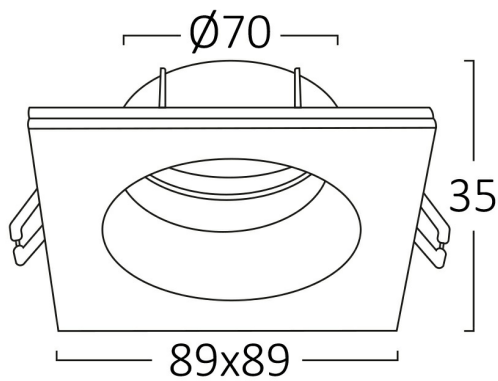

PRODUCT DATASHEET

MODEL NO

BH03-02110

DESCRIPTION

BRY-TETRA-IP-SQR-WHT-IP54-SPOTLIGHT

Luminare is intended to use in outdoor applications

General Characteristics

Model No	:	BH03-02110
Main Family	:	Indoor Lighting
Sub Family	:	GU10 Recessed Spotlight
Type	:	Spotlight
Body Color	:	White
Lamp Shape	:	N/A
Light Source	:	N/A
Warranty	:	2 years
IP	:	IP54

Electrical Characteristics

Material	:	Aluminium
Working Temperature	:	-20 C+40 C

Package Informations

N.W.	:	7,40 kgs
G.W.	:	9,10 kgs
PCS/CTN	:	50 pcs
Length	:	495 mm
Width	:	225 mm
Height	:	240 mm
EAN	:	5949097728150

Product Characteristics

Wattage	:	Max 1x35 w
---------	---	------------

Dimensions & Weight

P. Length	:	89 mm
P. Width	:	89 mm
P. Height	:	35 mm
Cutout	:	70 mm
Weight	:	148 gr