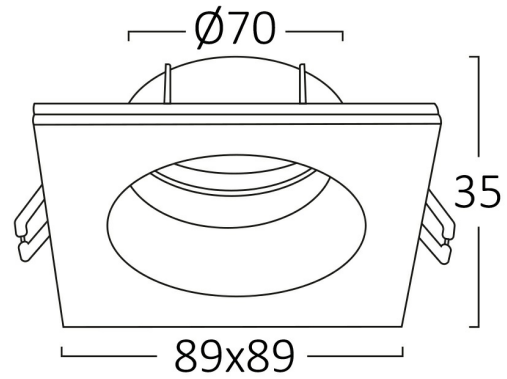

PRODUCT DATASHEET

MODEL NO

BH03-02110

DESCRIPTION

BRY-TETRA-IP-SQR-WHT-IP54-SPOTLIGHT

Luminare is intended to use in outdoor applications

General Characteristics

Model No	:	BH03-02110
Main Family	:	Indoor Lighting
Sub Family	:	GU10 Recessed Spotlight
Type	:	Spotlight
Body Color	:	White
Lamp Shape	:	N/A
Light Source	:	N/A
Warranty	:	2 years
IP	:	IP54

Electrical Characteristics

Material	:	Aluminium
Working Temperature	:	-20 C+40 C

Package Informations

N.W.	:	7,40 kgs
G.W.	:	9,10 kgs
PCS/CTN	:	50 pcs
Length	:	495 mm
Width	:	225 mm
Height	:	240 mm
EAN	:	5949097728150

Product Characteristics

Wattage	:	Max 1x35 w
---------	---	------------

Dimensions & Weight

P. Length	:	89 mm
P. Width	:	89 mm
P. Height	:	35 mm
Cutout	:	70 mm
Weight	:	148 gr