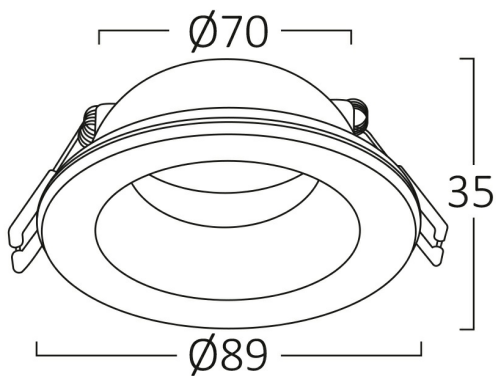

PRODUCT DATASHEET

MODEL NO

BH03-02101

DESCRIPTION

BRY-TETRA-IP-RND-BLC-IP54-SPOTLIGHT

Luminare is intended to use in outdoor applications

General Characteristics

Model No	:	BH03-02101
Main Family	:	Indoor Lighting
Sub Family	:	GU10 Recessed Spotlight
Type	:	Spotlight
Body Color	:	Black
Lamp Shape	:	N/A
Light Source	:	N/A
Warranty	:	2 years
IP	:	IP54

Electrical Characteristics

Material	:	Aluminium
Working Temperature	:	-20 C+40 C

Package Informations

N.W.	:	6,20 kgs
G.W.	:	7,60 kgs
PCS/CTN	:	50 pcs
Length	:	495 mm
Width	:	225 mm
Height	:	210 mm
EAN	:	5949097728143

Product Characteristics

Wattage	:	Max 1x35 w
---------	---	------------

Dimensions & Weight

Diameter	:	89 mm
P. Height	:	35 mm
Cutout	:	70 mm
Weight	:	123 gr