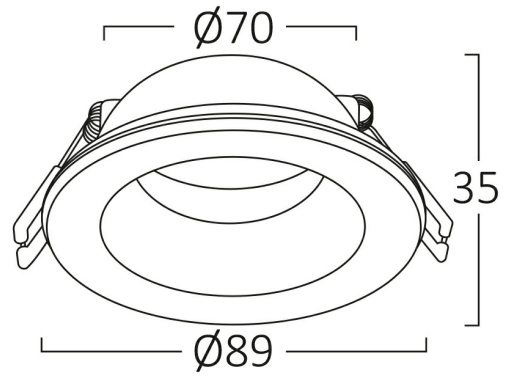

PRODUCT DATASHEET

MODEL NO

BH03-02101

DESCRIPTION

BRY-TETRA-IP-RND-BLC-IP54-SPOTLIGHT

Luminare is intended to use in outdoor applications

General Characteristics

Model No	:	BH03-02101
Main Family	:	Indoor Lighting
Sub Family	:	GU10 Recessed Spotlight
Type	:	Spotlight
Body Color	:	Black
Lamp Shape	:	N/A
Light Source	:	N/A
Warranty	:	2 years
IP	:	IP54

Electrical Characteristics

Material	:	Aluminium
Working Temperature	:	-20 C+40 C

Package Informations

N.W.	:	6,20 kgs
G.W.	:	7,60 kgs
PCS/CTN	:	50 pcs
Length	:	495 mm
Width	:	225 mm
Height	:	210 mm
EAN	:	5949097728143

Product Characteristics

Wattage	:	Max 1x35 w
---------	---	------------

Dimensions & Weight

Diameter	:	89 mm
P. Height	:	35 mm
Cutout	:	70 mm
Weight	:	123 gr