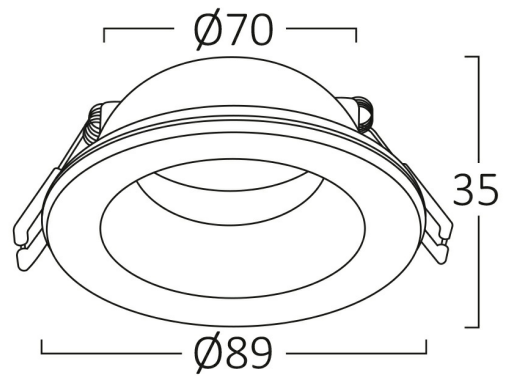

PRODUCT DATASHEET

MODEL NO BH03-02100

DESCRIPTION BRY-TETRA-IP-RND-WHT-IP54-SPOTLIGHT

Luminare is intended to use in outdoor applications

General Characteristics

Model No	:	BH03-02100
Main Family	:	Indoor Lighting
Sub Family	:	GU10 Recessed Spotlight
Type	:	Spotlight
Body Color	:	White
Lamp Shape	:	N/A
Light Source	:	N/A
Warranty	:	2 years
IP	:	IP54

Electrical Characteristics

Material	:	Aluminium
Working Temperature	:	-20 C+40 C

Package Informations

N.W.	:	6,20 kgs
G.W.	:	7,60 kgs
PCS/CTN	:	50 pcs
Length	:	495 mm
Width	:	225 mm
Height	:	210 mm
EAN	:	5949097728136

Product Characteristics

Wattage	:	Max 1x35 w
---------	---	------------

Dimensions & Weight

Diameter	:	89 mm
P. Height	:	35 mm
Cutout	:	70 mm
Weight	:	123 gr