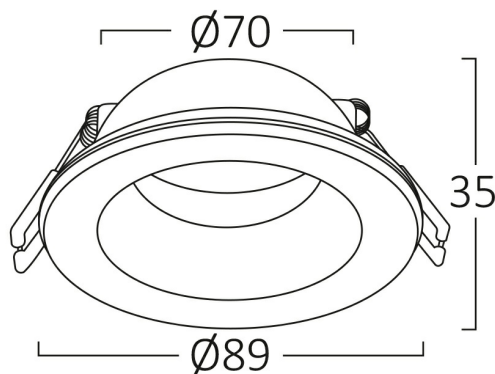

PRODUCT DATASHEET

MODEL NO BH03-02100

DESCRIPTION BRY-TETRA-IP-RND-WHT-IP54-SPOTLIGHT

Luminare is intended to use in outdoor applications

General Characteristics

Model No	:	BH03-02100
Main Family	:	Indoor Lighting
Sub Family	:	GU10 Recessed Spotlight
Type	:	Spotlight
Body Color	:	White
Lamp Shape	:	N/A
Light Source	:	N/A
Warranty	:	2 years
IP	:	IP54

Electrical Characteristics

Material	:	Aluminium
Working Temperature	:	-20 C+40 C

Package Informations

N.W.	:	6,20 kgs
G.W.	:	7,60 kgs
PCS/CTN	:	50 pcs
Length	:	495 mm
Width	:	225 mm
Height	:	210 mm
EAN	:	5949097728136

Product Characteristics

Wattage	:	Max 1x35 w
---------	---	------------

Dimensions & Weight

Diameter	:	89 mm
P. Height	:	35 mm
Cutout	:	70 mm
Weight	:	123 gr