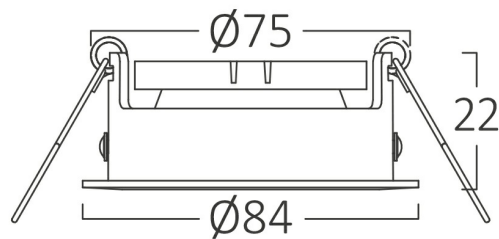

PRODUCT DATASHEET

MODEL NO

BH03-02074

DESCRIPTION

BRY-MITTO-R-RND-NCK-SPOTLIGHT

General Characteristics

| | | |
|--------------|---|-------------------------|
| Model No | : | BH03-02074 |
| Main Family | : | Indoor Lighting |
| Sub Family | : | GU10 Recessed Spotlight |
| Type | : | Spotlight |
| Body Color | : | Nickel |
| Lamp Shape | : | N/A |
| Light Source | : | N/A |
| Socket | : | MR16 |
| Warranty | : | 2 years |
| IP | : | IP20 |

Electrical Characteristics

| | | |
|---------------------|---|------------|
| Material | : | Aluminium |
| Working Temperature | : | -20 C+40 C |

Package Informations

| | | |
|---------|---|---------------|
| N.W. | : | 5,70 kgs |
| G.W. | : | 8,20 kgs |
| PCS/CTN | : | 100 pcs |
| Length | : | 470 mm |
| Width | : | 375 mm |
| Height | : | 200 mm |
| EAN | : | 5949097704017 |

Product Characteristics

| | | |
|---------|---|------------|
| Wattage | : | Max 1x35 w |
|---------|---|------------|

Dimensions & Weight

| | | |
|-----------|---|-------|
| Diameter | : | 84 mm |
| P. Height | : | 22 mm |
| Cutout | : | 75 mm |
| Weight | : | 57 gr |