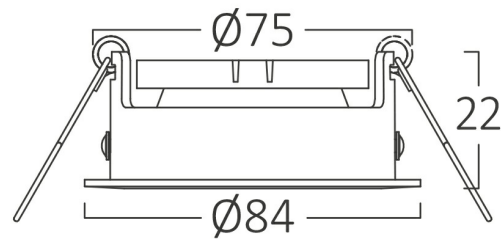

PRODUCT DATASHEET

MODEL NO

BH03-02071

DESCRIPTION

BRY-MITTO-R-RND-BLC-SPOTLIGHT

General Characteristics

Model No	:	BH03-02071
Main Family	:	Indoor Lighting
Sub Family	:	GU10 Recessed Spotlight
Type	:	Spotlight
Body Color	:	Black
Lamp Shape	:	N/A
Light Source	:	N/A
Socket	:	MR16
Warranty	:	2 years
IP	:	IP20

Electrical Characteristics

Material	:	Aluminium
Working Temperature	:	-20 C+40 C

Package Informations

PCS/CTN	:	100 pcs
EAN	:	5949097743856

Product Characteristics

Wattage	:	Max 1x35 w
---------	---	------------

Dimensions & Weight

Diameter	:	82 mm
P. Height	:	19 mm
Cutout	:	71 mm