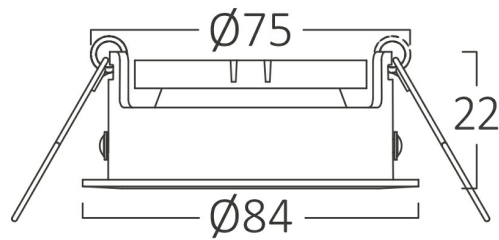

PRODUCT DATASHEET

MODEL NO

BH03-02071

DESCRIPTION

BRY-MITTO-R-RND-BLC-SPOTLIGHT

General Characteristics

Model No	:	BH03-02071
Main Family	:	Indoor Lighting
Sub Family	:	GU10 Recessed Spotlight
Type	:	Spotlight
Body Color	:	Black
Lamp Shape	:	N/A
Light Source	:	N/A
Socket	:	MR16
Warranty	:	2 years
IP	:	IP20

Electrical Characteristics

Material	:	Aluminium
Working Temperature	:	-20 C+40 C

Package Informations

PCS/CTN	:	100 pcs
EAN	:	5949097743856

Product Characteristics

Wattage	:	Max 1x35 w
---------	---	------------

Dimensions & Weight

Diameter	:	82 mm
P. Height	:	19 mm
Cutout	:	71 mm