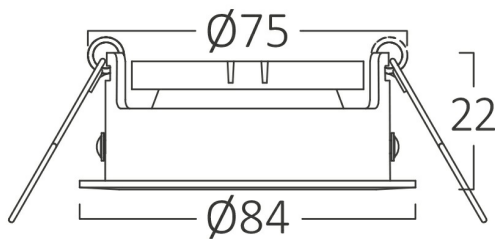

PRODUCT DATASHEET

MODEL NO

BH03-02071

DESCRIPTION

BRY-MITTO-R-RND-BLC-SPOTLIGHT

General Characteristics

Model No	:	BH03-02071
Main Family	:	Indoor Lighting
Sub Family	:	GU10 Recessed Spotlight
Type	:	Spotlight
Body Color	:	Black
Lamp Shape	:	N/A
Light Source	:	N/A
Socket	:	MR16
Warranty	:	2 years
IP	:	IP20

Electrical Characteristics

Material	:	Aluminium
Working Temperature	:	-20 C+40 C

Package Informations

PCS/CTN	:	100 pcs
EAN	:	5949097743856

Product Characteristics

Wattage	:	Max 1x35 w
---------	---	------------

Dimensions & Weight

Diameter	:	82 mm
P. Height	:	19 mm
Cutout	:	71 mm