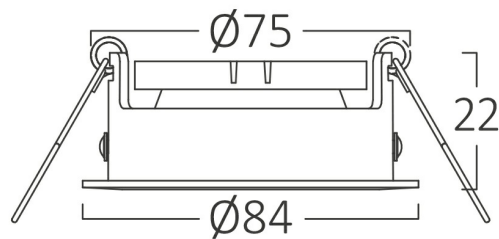

PRODUCT DATASHEET

MODEL NO

BH03-02070

DESCRIPTION

BRY-MITTO-R-RND-WHT-SPOTLIGHT

General Characteristics

Model No	:	BH03-02070
Main Family	:	Indoor Lighting
Sub Family	:	GU10 Recessed Spotlight
Type	:	Spotlight
Body Color	:	White
Lamp Shape	:	N/A
Light Source	:	N/A
Socket	:	MR16
Warranty	:	2 years
IP	:	IP20

Electrical Characteristics

Material	:	Aluminium
Working Temperature	:	-20 C+40 C

Package Informations

N.W.	:	5,70 kgs
G.W.	:	8,20 kgs
PCS/CTN	:	100 pcs
Length	:	470 mm
Width	:	375 mm
Height	:	200 mm
EAN	:	5949097704000

Product Characteristics

Wattage	:	Max 1x35 w
---------	---	------------

Dimensions & Weight

Diameter	:	84 mm
P. Height	:	22 mm
Cutout	:	75 mm
Weight	:	57 gr