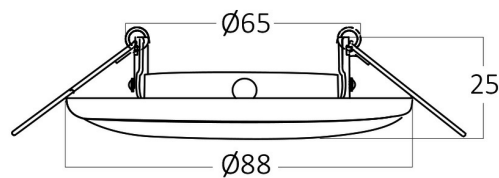

PRODUCT DATASHEET

MODEL NO

BH03-02066

DESCRIPTION

BRY-MITTO-R-RND-GLD-SPOTLIGHT

General Characteristics

| | | |
|--------------|---|-------------------------|
| Model No | : | BH03-02066 |
| Main Family | : | Indoor Lighting |
| Sub Family | : | GU10 Recessed Spotlight |
| Type | : | Spotlight |
| Body Color | : | Golden |
| Lamp Shape | : | N/A |
| Light Source | : | N/A |
| Socket | : | 1xGU5.3 |
| Warranty | : | 2 years |
| IP | : | IP20 |

Electrical Characteristics

| | | |
|---------------------|---|------------|
| Material | : | Metal |
| Working Temperature | : | -20 C+40 C |

Package Informations

| | | |
|---------|---|---------------|
| N.W. | : | 5,07 kgs |
| G.W. | : | 6,65 kgs |
| PCS/CTN | : | 100 pcs |
| Length | : | 470 mm |
| Width | : | 205 mm |
| Height | : | 270 mm |
| EAN | : | 5949097728822 |

Product Characteristics

| | | |
|---------|---|------------|
| Wattage | : | Max 1x35 w |
|---------|---|------------|

Dimensions & Weight

| | | |
|-----------|---|---------|
| Diameter | : | 88 mm |
| P. Height | : | 25 mm |
| Cutout | : | 65 mm |
| Weight | : | 50,7 gr |