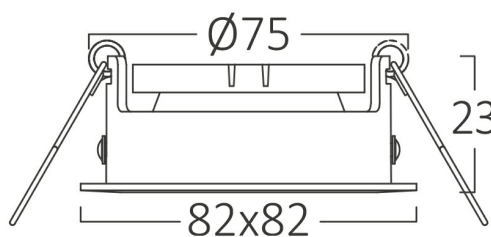

PRODUCT DATASHEET

MODEL NO

BH03-02044

DESCRIPTION

BRY-MITTO-S-SQR-NCK-SPOTLIGHT

General Characteristics

Model No	:	BH03-02044
Main Family	:	Indoor Lighting
Sub Family	:	GU10 Recessed Spotlight
Type	:	Spotlight
Body Color	:	Nickel
Lamp Shape	:	N/A
Light Source	:	N/A
Warranty	:	2 years
IP	:	IP20

Electrical Characteristics

Material	:	Aluminium
Working Temperature	:	-20 C+40 C

Package Informations

N.W.	:	5,90 kgs
G.W.	:	8,80 kgs
PCS/CTN	:	100 pcs
Length	:	510 mm
Width	:	410 mm
Height	:	210 mm
EAN	:	5949097704031

Product Characteristics

Wattage	:	Max 1x35 w
---------	---	------------

Dimensions & Weight

P. Length	:	82 mm
P. Width	:	82 mm
P. Height	:	23 mm
Cutout	:	75 mm
Weight	:	59 gr