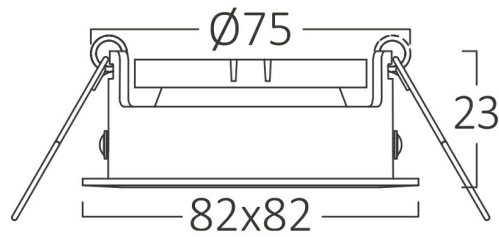

Braytron

PRODUCT DATASHEET

MODEL NO

BH03-02044

DESCRIPTION

BRY-MITTO-S-SQR-NCK-SPOTLIGHT

BRAYTRON SRL

Bulavardul Iuliu Maniu, Nr.616, Sector 6, 061129, Bucuresti-ROMANIA

info@braytron.com

www.braytron.com

Page 1-2

General Characteristics

Model No	:	BH03-02044
Main Family	:	Indoor Lighting
Sub Family	:	GU10 Recessed Spotlight
Type	:	Spotlight
Body Color	:	Nickel
Lamp Shape	:	N/A
Light Source	:	N/A
Warranty	:	2 years
IP	:	IP20

Electrical Characteristics

Material	:	Aluminium
Working Temperature	:	-20 C+40 C

Package Informations

N.W.	:	5,90 kgs
G.W.	:	8,80 kgs
PCS/CTN	:	100 pcs
Length	:	510 mm
Width	:	410 mm
Height	:	210 mm
EAN	:	5949097704031

Product Characteristics

Wattage	:	Max 1x35 w
---------	---	------------

Dimensions & Weight

P. Length	:	82 mm
P. Width	:	82 mm
P. Height	:	23 mm
Cutout	:	75 mm
Weight	:	59 gr