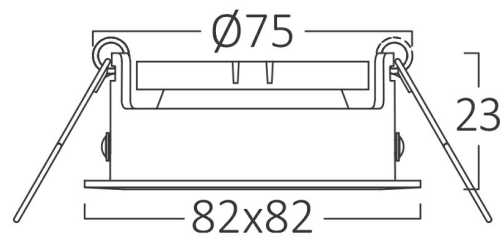

Braytron

PRODUCT DATASHEET

MODEL NO

BH03-02040

DESCRIPTION

BRY-MITTO-S-SQR-WHT-SPOTLIGHT

BRAYTRON SRL

Bulaverdul iuliu maniu, Nr.616, Sector 6, 061129, Bucuresti-ROMANIA

info@braytron.com

www.braytron.com

Page 1-2

General Characteristics

Model No	:	BH03-02040
Main Family	:	Indoor Lighting
Sub Family	:	GU10 Recessed Spotlight
Type	:	Spotlight
Body Color	:	White
Lamp Shape	:	N/A
Light Source	:	N/A
Warranty	:	2 years
IP	:	IP20

Electrical Characteristics

Material	:	Aluminium
Working Temperature	:	-20 C+40 C

Package Informations

N.W.	:	5,90 kgs
G.W.	:	8,80 kgs
PCS/CTN	:	100 pcs
Length	:	510 mm
Width	:	410 mm
Height	:	210 mm
EAN	:	5949097704024

Product Characteristics

Wattage	:	Max 1x35 w
---------	---	------------

Dimensions & Weight

P. Length	:	82 mm
P. Width	:	82 mm
P. Height	:	23 mm
Cutout	:	75 mm
Weight	:	59 gr