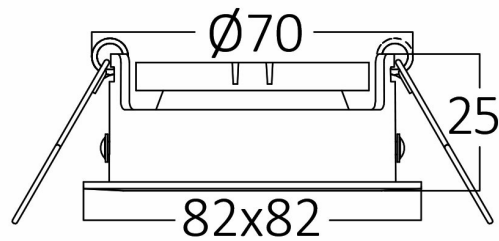

PRODUCT DATASHEET

MODEL NO

BH03-02024

DESCRIPTION

BRY-MITTO-AS-SQR-NCK-SPOTLIGHT

General Characteristics

Model No	:	BH03-02024
Main Family	:	Indoor Lighting
Sub Family	:	GU10 Recessed Spotlight
Type	:	Spotlight
Body Color	:	Nickel
Lamp Shape	:	N/A
Light Source	:	N/A
Warranty	:	2 years
IP	:	IP20

Electrical Characteristics

Material	:	Aluminium
Working Temperature	:	-20 C+40 C

Package Informations

N.W.	:	7,80 kgs
G.W.	:	10,50 kgs
PCS/CTN	:	100 pcs
Length	:	510 mm
Width	:	410 mm
Height	:	210 mm
EAN	:	5949097723261

Product Characteristics

Wattage	:	Max 1x35 w
---------	---	------------

Dimensions & Weight

P. Length	:	82 mm
P. Width	:	82 mm
P. Height	:	25 mm
Cutout	:	70 mm
Weight	:	78 gr