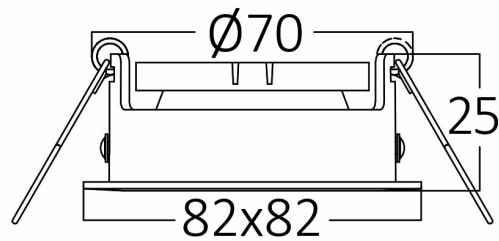

PRODUCT DATASHEET

MODEL NO

BH03-02021

DESCRIPTION

BRY-MITTO-AS-SQR-BLC-SPOTLIGHT

General Characteristics

Model No	:	BH03-02021
Main Family	:	Indoor Lighting
Sub Family	:	GU10 Recessed Spotlight
Type	:	Spotlight
Body Color	:	Black
Lamp Shape	:	N/A
Light Source	:	N/A
Warranty	:	2 years
IP	:	IP20

Electrical Characteristics

Material	:	Aluminium
Working Temperature	:	-20 C+40 C

Package Informations

N.W.	:	7,80 kgs
G.W.	:	10,50 kgs
PCS/CTN	:	100 pcs
Length	:	510 mm
Width	:	410 mm
Height	:	210 mm
EAN	:	5949097723896

Product Characteristics

Wattage	:	Max 1x35 w
---------	---	------------

Dimensions & Weight

P. Length	:	82 mm
P. Width	:	82 mm
P. Height	:	25 mm
Cutout	:	70 mm
Weight	:	78 gr