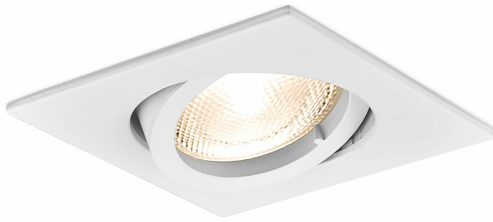

Braytron

PRODUCT DATASHEET

MODEL NO

BH03-02020

DESCRIPTION

BRY-MITTO-AS-SQR-WHT-SPOTLIGHT

BRAYTRON SRL

Bulaverdul iuliu maniu, Nr.616, Sector 6, 061129, Bucuresti-ROMANIA

info@braytron.com

www.braytron.com

Page 1-2

General Characteristics

Model No	:	BH03-02020
Main Family	:	Indoor Lighting
Sub Family	:	GU10 Recessed Spotlight
Type	:	Spotlight
Body Color	:	White
Lamp Shape	:	N/A
Light Source	:	N/A
Warranty	:	2 years
IP	:	IP20

Product Characteristics

Wattage	:	Max 1x35 w
---------	---	------------

Dimensions & Weight

P. Length	:	82 mm
P. Width	:	82 mm
P. Height	:	25 mm
Cutout	:	70 mm
Weight	:	78 gr