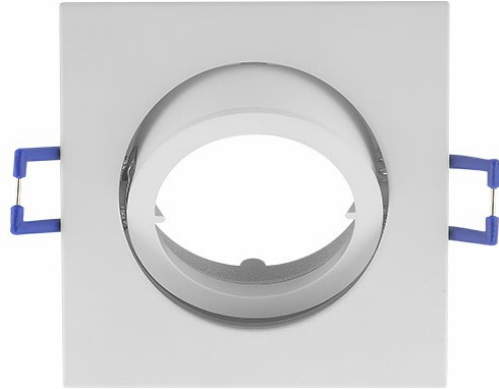

PRODUCT DATASHEET

MODEL NO

BH03-02020

DESCRIPTION

BRY-MITTO-AS-SQR-WHT-SPOTLIGHT

General Characteristics

| | | |
|--------------|---|-------------------------|
| Model No | : | BH03-02020 |
| Main Family | : | Indoor Lighting |
| Sub Family | : | GU10 Recessed Spotlight |
| Type | : | Spotlight |
| Body Color | : | White |
| Lamp Shape | : | N/A |
| Light Source | : | N/A |
| Warranty | : | 2 years |
| IP | : | IP20 |

Electrical Characteristics

| | | |
|---------------------|---|------------|
| Material | : | Aluminium |
| Working Temperature | : | -20 C+40 C |

Package Informations

| | | |
|---------|---|---------------|
| N.W. | : | 7,80 kgs |
| G.W. | : | 10,50 kgs |
| PCS/CTN | : | 100 pcs |
| Length | : | 510 mm |
| Width | : | 410 mm |
| Height | : | 210 mm |
| EAN | : | 5949097723254 |

Product Characteristics

| | | |
|---------|---|------------|
| Wattage | : | Max 1x35 w |
|---------|---|------------|

Dimensions & Weight

| | | |
|-----------|---|-------|
| P. Length | : | 82 mm |
| P. Width | : | 82 mm |
| P. Height | : | 25 mm |
| Cutout | : | 70 mm |
| Weight | : | 78 gr |