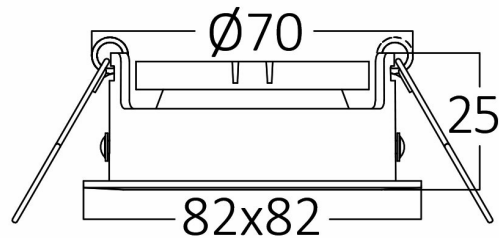

Braytron

PRODUCT DATASHEET

MODEL NO

BH03-02020

DESCRIPTION

BRY-MITTO-AS-SQR-WHT-SPOTLIGHT

BRAYTRON SRL

Bulaverdul iuliu maniu, Nr.616, Sector 6, 061129, Bucuresti-ROMANIA

info@braytron.com

www.braytron.com

Page 1-2

General Characteristics

Model No	:	BH03-02020
Main Family	:	Indoor Lighting
Sub Family	:	GU10 Recessed Spotlight
Type	:	Spotlight
Body Color	:	White
Lamp Shape	:	N/A
Light Source	:	N/A
Warranty	:	2 years
IP	:	IP20

Electrical Characteristics

Material	:	Aluminium
Working Temperature	:	-20 C+40 C

Package Informations

N.W.	:	7,80 kgs
G.W.	:	10,50 kgs
PCS/CTN	:	100 pcs
Length	:	510 mm
Width	:	410 mm
Height	:	210 mm
EAN	:	5949097723254

Product Characteristics

Wattage	:	Max 1x35 w
---------	---	------------

Dimensions & Weight

P. Length	:	82 mm
P. Width	:	82 mm
P. Height	:	25 mm
Cutout	:	70 mm
Weight	:	78 gr