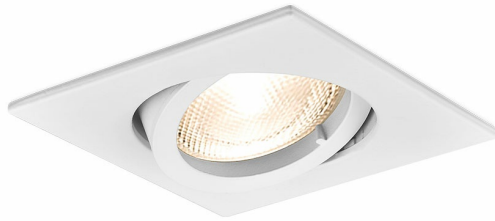

PRODUCT DATASHEET

MODEL NO

BH03-02020

DESCRIPTION

BRY-MITTO-AS-SQR-WHT-SPOTLIGHT

General Characteristics

| | | |
|--------------|---|-------------------------|
| Model No | : | BH03-02020 |
| Main Family | : | Indoor Lighting |
| Sub Family | : | GU10 Recessed Spotlight |
| Type | : | Spotlight |
| Body Color | : | White |
| Lamp Shape | : | N/A |
| Light Source | : | N/A |
| Warranty | : | 2 years |
| IP | : | IP20 |

Electrical Characteristics

| | | |
|---------------------|---|------------|
| Material | : | Aluminium |
| Working Temperature | : | -20 C+40 C |

Package Informations

| | | |
|---------|---|---------------|
| N.W. | : | 7,80 kgs |
| G.W. | : | 10,50 kgs |
| PCS/CTN | : | 100 pcs |
| Length | : | 510 mm |
| Width | : | 410 mm |
| Height | : | 210 mm |
| EAN | : | 5949097723254 |