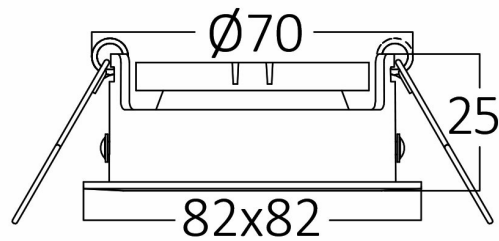

PRODUCT DATASHEET

MODEL NO

BH03-02020

DESCRIPTION

BRY-MITTO-AS-SQR-WHT-SPOTLIGHT

General Characteristics

| | | |
|--------------|---|-------------------------|
| Model No | : | BH03-02020 |
| Main Family | : | Indoor Lighting |
| Sub Family | : | GU10 Recessed Spotlight |
| Type | : | Spotlight |
| Body Color | : | White |
| Lamp Shape | : | N/A |
| Light Source | : | N/A |
| Warranty | : | 2 years |
| IP | : | IP20 |

Electrical Characteristics

| | | |
|---------------------|---|------------|
| Material | : | Aluminium |
| Working Temperature | : | -20 C+40 C |

Package Informations

| | | |
|---------|---|---------------|
| N.W. | : | 7,80 kgs |
| G.W. | : | 10,50 kgs |
| PCS/CTN | : | 100 pcs |
| Length | : | 510 mm |
| Width | : | 410 mm |
| Height | : | 210 mm |
| EAN | : | 5949097723254 |

Product Characteristics

| | | |
|---------|---|------------|
| Wattage | : | Max 1x35 w |
|---------|---|------------|

Dimensions & Weight

| | | |
|-----------|---|-------|
| P. Length | : | 82 mm |
| P. Width | : | 82 mm |
| P. Height | : | 25 mm |
| Cutout | : | 70 mm |
| Weight | : | 78 gr |