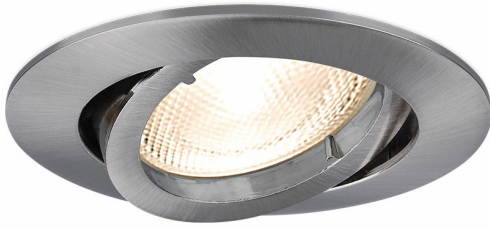

Braytron

PRODUCT DATASHEET

MODEL NO

BH03-02014

DESCRIPTION

BRY-MITTO-AR-RND-NCK-SPOTLIGHT

BRAYTRON SRL

Bulaverdul iuliu maniu, Nr.616, Sector 6, 061129, Bucuresti-ROMANIA

info@braytron.com

www.braytron.com

Page 1-2

General Characteristics

Model No	:	BH03-02014
Main Family	:	Indoor Lighting
Sub Family	:	GU10 Recessed Spotlight
Type	:	Spotlight
Body Color	:	Nickle
Warranty	:	2 Years
IP	:	IP20

Product Characteristics

Wattage	:	Max.1×35 w
---------	---	------------

Dimensions & Weight

Diameter	:	82 mm
P. Height	:	25 mm
Cutout	:	70 mm
Weight	:	68 gr