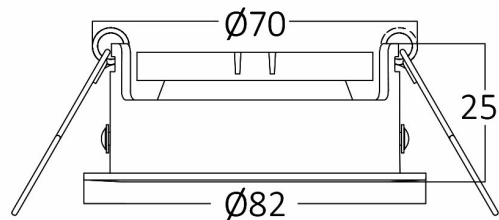

Braytron

PRODUCT DATASHEET

MODEL NO

BH03-02014

DESCRIPTION

BRY-MITTO-AR-RND-NCK-SPOTLIGHT

BRAYTRON SRL

Bulaverdul iuliu maniu, Nr.616, Sector 6, 061129, Bucuresti-ROMANIA

info@braytron.com

www.braytron.com

Page 1-2