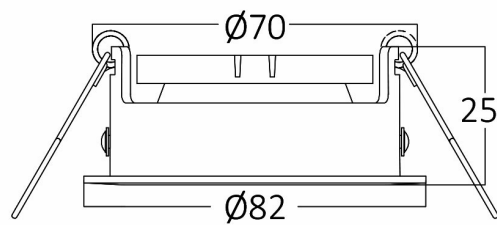

PRODUCT DATASHEET

MODEL NO

BH03-02011

DESCRIPTION

BRY-MITTO-AR-RND-BLC-SPOTLIGHT

General Characteristics

Model No	:	BH03-02011
Main Family	:	Indoor Lighting
Sub Family	:	GU10 Recessed Spotlight
Type	:	Spotlight
Body Color	:	Black
Lamp Shape	:	N/A
Light Source	:	N/A
Warranty	:	2 years
IP	:	IP20

Electrical Characteristics

Material	:	Aluminium
Working Temperature	:	-20 C+40 C

Package Informations

N.W.	:	7,00 kgs
G.W.	:	9,70 kgs
PCS/CTN	:	100 pcs
Length	:	510 mm
Width	:	410 mm
Height	:	210 mm
EAN	:	5949097723889

Product Characteristics

Wattage	:	Max 1x35 w
---------	---	------------

Dimensions & Weight

Diameter	:	82 mm
P. Height	:	25 mm
Cutout	:	70 mm
Weight	:	70 gr